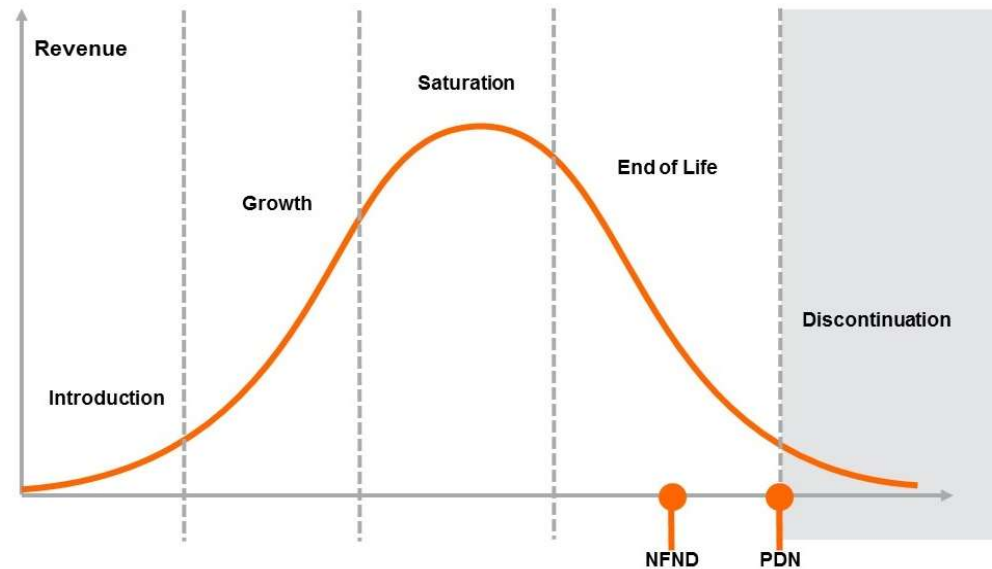

Light is OSRAM

Product Or Individual Q-Code Discontinuation (acc. JEDEC J-STD-048)
OS-PDN-2021-079

01 July 2021

Last order: 02 October 2021
Last delivery: 01 January 2022

Please direct your feedback to your local Sales office.