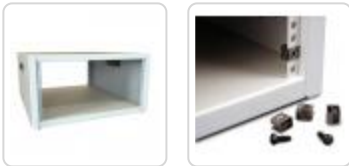

Quality Products. Service Excellence.

Studio Rack Cabinet *RCBS Series*

600 lbs (272 kg) Weight Capacity

The RCBS has been the industry standard for desktop studio and test/measurement applications for over four decades. Fixed-depth rack rails recessed 0.375" at the front and rear are included in the fully welded frame.

Features

- Constructed in 16-gauge welded steel.
- The fixed-depth mounting rails have EIA-spaced classic round holes for clip-nut use.
- Includes four (4) PVC non-marking feet, two (2) lifting handles, a starter pack **CLPKIT1032-10** of (10) 10-32 screws, and clip nuts.
- Finished in textured RAL9005 black or RAL 7035 light gray powder paint.
- 600 lbs (272 kg) **load rating**.
- TAA-compliant for GSA Schedule purchases.
- RoHS Compliant.
- Manufactured in North America within an ISO 9001:2015 certified facility.

Accessories

- Rack Shelves
- Rack Panels
- PDUs and Outlet Strips
- 10-32 Mounting Screw and Clip Nut Combo-Pack

Part No.	Part No.	Overall Dimensions			Rack Units	Usable Mounting Dimensions		Similar Size Part No.
		Height	Width	Depth		Height	Depth	
Black	RAL 7035 Light Gray							
RCBS1900313BK1	RCBS1900313LG1	5.50	21.00	13.00	2U	3.50	12.38	
RCBS1900513BK1	RCBS1900513LG1	7.25	21.00	13.00	3U	5.25	12.38	
RCBS1900713BK1	RCBS1900713LG1	9.00	21.00	13.00	4U	7.00	12.38	