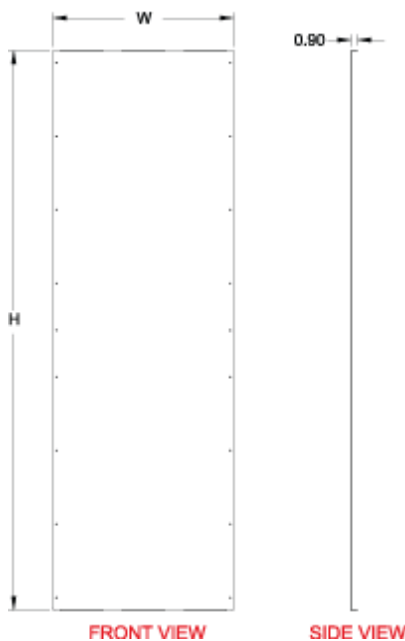

Quality Products. Service Excellence.

Side Mounting Barrier Panels *HMESBP Series*

- Sold individually
- Formed 14 gauge galvanized steel unpainted
- Mounts directly to frame
- Full height and depth panel creating a full barrier between cells
- No provision for depth grid straps or 19" mounting rails
- Can be used as a mounting surface

Part No.	Overall		For use with Cabinet	
	Height	Width	Height	Depth
HSBP145	1293	375	1400	500
HSBP146	1293	475	1400	600
HSBP148	1293	675	1400	800
HSBP165	1493	375	1600	500
HSBP166	1493	475	1600	600
HSBP168	1493	675	1600	800
HSBP184	1693	275	1800	400
HSBP185	1693	375	1800	500
HSBP186	1693	475	1800	600
HSBP188	1693	675	1800	800
HSBP204	1893	275	2000	400
HSBP205	1893	375	2000	500
HSBP206	1893	475	2000	600
HSBP208	1893	675	2000	800
HSBP225	2093	375	2200	500
HSBP226	2093	475	2200	600
HSBP228	2093	675	2200	800