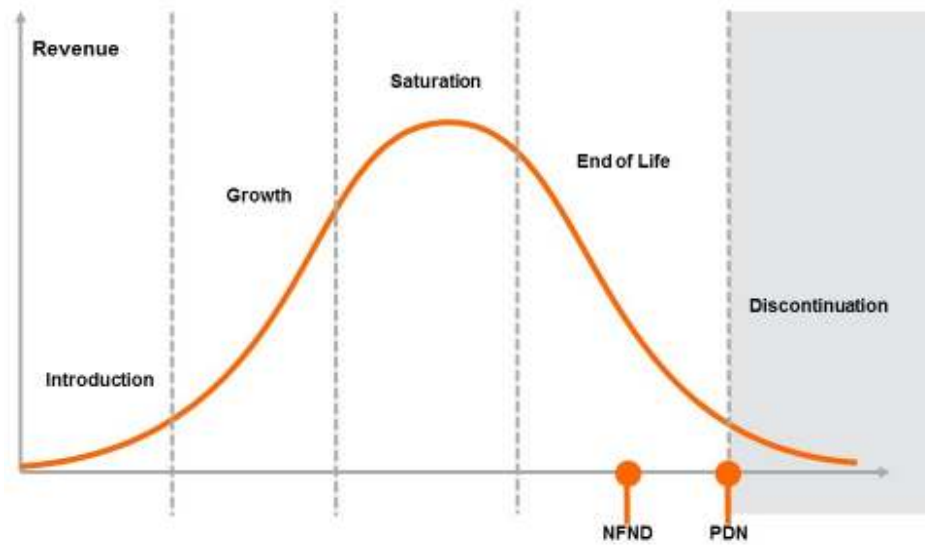

Light is OSRAM

Product Or Individual Q-Code Discontinuation (acc. JEDEC J-STD-048)
OS-PDN-2019-009

15-Feb-2019

Last order: 15.08.2019
Last delivery: 15.02.2020

Please direct your feedback to your local Sales office.