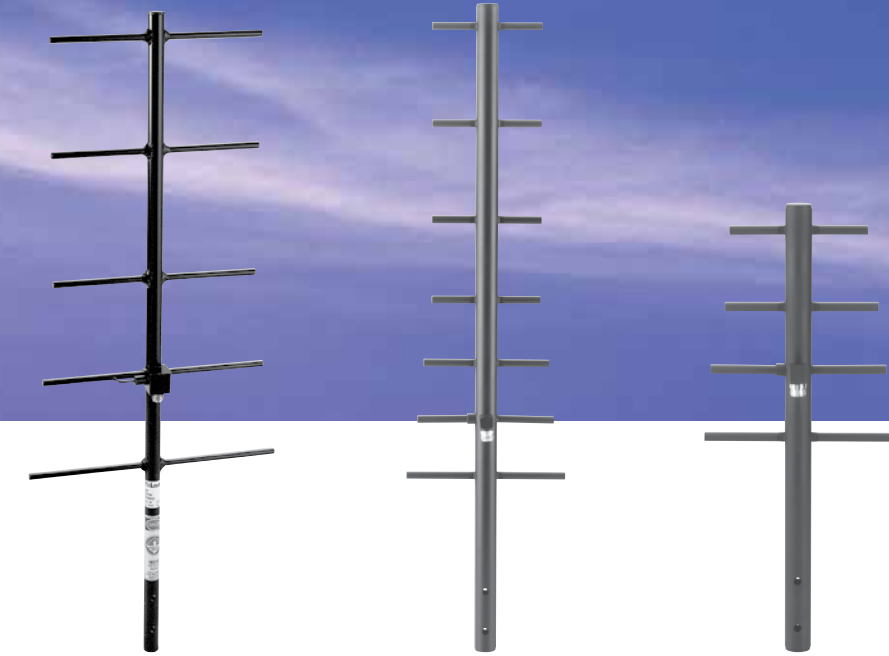

Outdoor Antennas

YOUR INTRODUCTION TO PULSELARSEN OUTDOOR ANTENNAS.

Want to learn more? Visit our website at pulselarsenantennas.com

Radome Omnis

Radome Enclosure: Pultruded Fiberglass (UV Protected)

VSWR: 2.0:1 ■ **Power Rating:** 20 Watts

Ingress Protection: IP67 ■ **Polarization:** Vertical

Suggested mounting brackets for N Female connectors are FB2BRACKET or FB3BRACKET.

LTE, 4G, BROADBAND RADOME OMNIS

Model	Frequency (MHz)	Gain (dBi)	Length (In)	Connector
W5067 (1)	698-960 1710-2170 2400-2700	0.7 1.0 2.0	9.1	N Female
RO17102NM(2)	1710-2170	2	4.5	N Male
RO8605NFC(3)	860 - 930	5.0	32	N Female
RO2404NM	2400-2500	4	11.5	N Male
RO2406NF	2400-2500	6	11.5	N Female
RO2406NM	2400-2500	6	11.5	N Male
RO2408NF	2400-2500	8	20	N Female
RO2408NM	2400-2500	8	20	N Male
RO2408NFD (downtilt)	2400-2500	8	20	N Female
RO2408NMD (downtilt)	2400-2500	8	20	N Male
RO2408NFU (uptilt)	2400-2500	8	20	N Female
RO2408NMU (uptilt)	2400-2500	8	20	N Male
RO4502NF	450-512	2	18.38	N Female
RO4910NF	4940-4990	10	18	N Female
RO4910NM	4940-4990	10	18	N Male
RO5206NF	5150-5350	6	6.75	N Female
RO5410NF	5470-5725	10	16.5	N Female
RO5210NF	5150-5350	10	16.5	N Female
RO5210NM	5150-5350	10	16.5	N Male
RO5410NM	5470-5725	10	16.5	N Male
RO5805NF	5150-5825	5	6.75	N Female
RO5805NM	5150-5825	5	6.75	N Male
RO5806NF	5725-5875	6	6.75	N Female
RO5810NF	5725-5875	10	16.5	N Female
RO8063/21704NM	806-960	3	8.6	N Male
RO8063/21704NF	1710-2170	4		N Female
RO3250-4310M	3250-3800	2	107.8	N Female
RO8061/21702NM	806-960 1710-2170	2	16.5	N Male
W5030	2400-2500 5150-5875	4 6	6.8	N Male
RO3ISMNM	430-440 860-930	2 2.5	21.3	N Male
RO25002NF(2)	2300-2700	2.0	5.1	N Female

YA3 Series

YA5 Series

YA6 Series

Construction: Fully Welded Elements ■ **Wind Load:** 100 mph ■ **VSWR:** 2.0:1

Feed Connection: N Female ■ **Power Rating:** 300 Watts ■ **Mounting Hardware:** Included

YAGIS