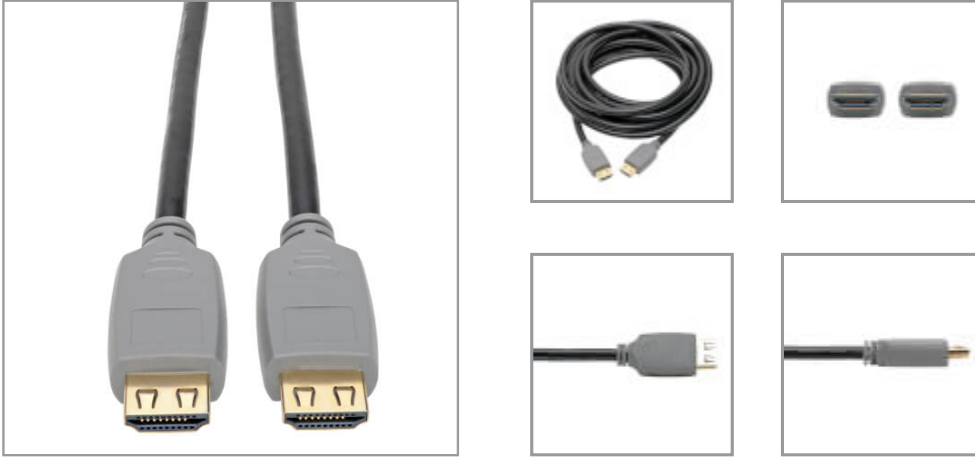

4K HDMI Cable (M/M) - 4K 60 Hz, HDR, 4:4:4, Gripping Connectors, Black, 15 ft.

MODEL NUMBER: P568-015-2A

4K HDMI cable connects your laptop or tablet to an HDTV, monitor or projector for crystal-clear 4K video with 4:4:4 color.

Features

4K HDMI Cable Connects Home Theater or Digital Signage Audio/Video Components

This 4K HDMI cable securely connects HDMI-enabled laptops, tablets, PCs, Blu-ray players, game consoles or satellite/cable TV boxes to HDTVs, HD monitors, projectors or home theater receivers. Gripping HDMI connectors on both ends help ensure components stay firmly attached to avoid viewing interruptions. The 15-foot (4.6-meter) length allows you great flexibility in placing your home theater components.

Enjoy the Clarity of 4K HDMI Video with Multi-Channel Audio, HDR and 4:4:4 Color

This Tripp Lite 4K HDMI cable provides a pure digital connection that supports Ultra HD video resolutions up to 4K for crystal-clear picture and sound. High Dynamic Range (HDR) provides a wide range of vibrant colors with richer contrast, brighter whites and deeper blacks that pop on your 4K display. It also supports 4:4:4 chroma subsampling for top-level PC gaming or using your HDTV as a PC monitor. The cable is backward compatible with previous HDMI generations, allowing you to use it to connect lower-resolution components.

Highlights

- Supports UHD resolutions up to 4K (4:4:4) for crystal-clear video
- High-grip HDMI plugs maintain constant A/V signal without accidental disconnections
- Carries High Dynamic Range (HDR) signals for rich contrast and expanded color accuracy
- 15 ft. length allows great flexibility in setting up devices in your home theater
- Plug-and-play operation with no software required for easy, immediate installation