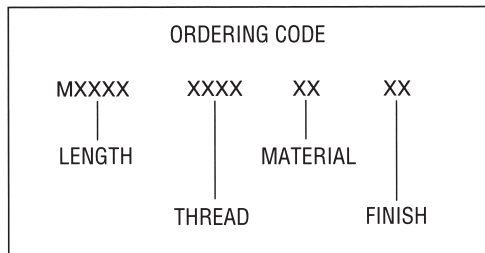

13mm HEX MALE-FEMALE STANDOFFS

Available with thread locking products, see page vii

MINIMUM THREAD DEPTH "A"																
THREAD	BODY LENGTH "L"															
	5	6	7	8	9	10	11	12	13	14	15	16	17	18	19	20
M5x0.8	.6	1.6	2.6	3.6	4.6	5.6	6.6	7.6	8.6	9.6	10.6	11.6	12.6			
M6x1			1.2	2.2	3.2	4.2	5.2	6.2	7.2	8.2	9.2	10.2	11.2	12.2	13.2	
M8x1.25				1.5	2.5	3.5	4.5	5.5	6.5	7.5	8.5	9.5	10.5	11.5	12.5	13.5

LENGTH	PART NO.
20	M2275
21	M2276
22	M2277
23	M2278
24	M2279
25	M2280
28	M2281
31	M2282
34	M2283
37	M2284
40	M2285
43	M2286
46	M2287
49	M2288
52	M2289

THREAD	CODE	LENGTH	
		"A"	"B"
M5x0.8	5008	12.7	9.53
M6x1	6010	15.0	12.7
M8x1.25	8012	15.0	12.7