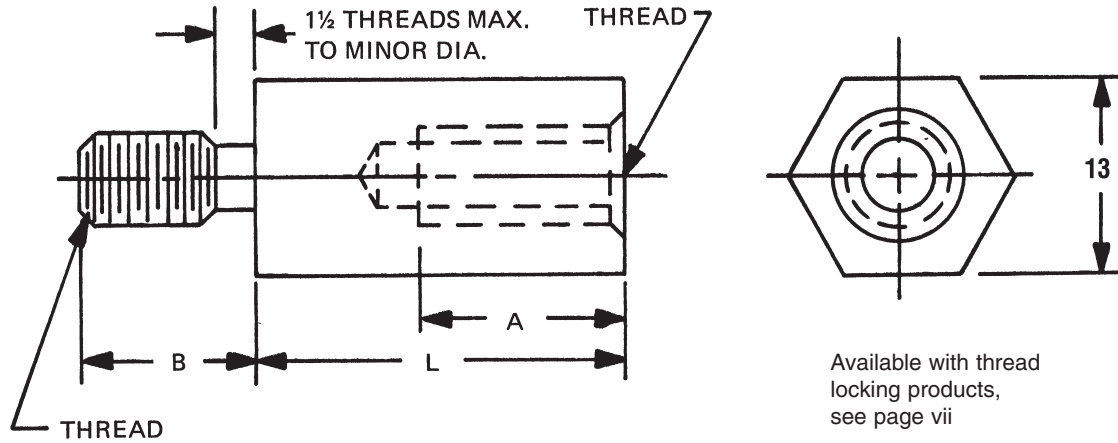

13mm HEX MALE-FEMALE STANDOFFS

Available with thread locking products, see page vii

MINIMUM THREAD DEPTH "A"																
THREAD	BODY LENGTH "L"															
	5	6	7	8	9	10	11	12	13	14	15	16	17	18	19	20
M5x0.8	.6	1.6	2.6	3.6	4.6	5.6	6.6	7.6	8.6	9.6	10.6	11.6	12.6			
M6x1			1.2	2.2	3.2	4.2	5.2	6.2	7.2	8.2	9.2	10.2	11.2	12.2	13.2	
M8x1.25				1.5	2.5	3.5	4.5	5.5	6.5	7.5	8.5	9.5	10.5	11.5	12.5	13.5

LENGTH	PART NO.
20	M2275
21	M2276
22	M2277
23	M2278
24	M2279
25	M2280
28	M2281
31	M2282
34	M2283
37	M2284
40	M2285
43	M2286
46	M2287
49	M2288
52	M2289

THREAD	CODE	LENGTH	
		"A"	"B"
M5x0.8	5008	12.7	9.53
M6x1	6010	15.0	12.7
M8x1.25	8012	15.0	12.7