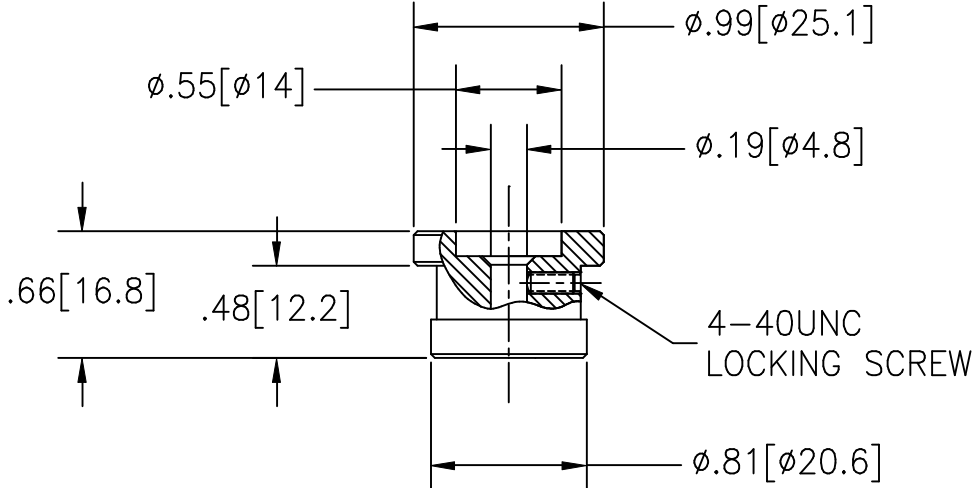

29-60-45 FIBER OPTIC MOUNT

REV A 14JL97