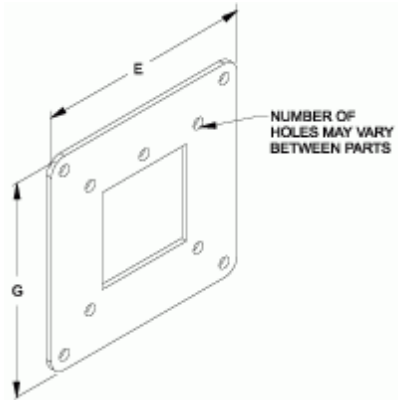

Quality Products. Service Excellence.

Reducers (Center Hole) 1487RC Series

| Part No. | Reduces from | to | H | W |
|----------|--------------|-----------|------|------|
| 1487CRC | 4 x 4 | 2.5 x 2.5 | 5.37 | 5.37 |
| 1487DRC | 6 x 6 | 4 x 4 | 7.62 | 7.62 |
| 1487ERCC | 8 x 8 | 4 x 4 | 9.62 | 9.62 |
| 1487ERCD | 8 x 8 | 6 x 6 | 9.62 | 9.62 |

Tags: 1487, wireway, reducer, center hole

Data subject to change without notice

© 2023. Hammond Manufacturing Ltd. All rights reserved.