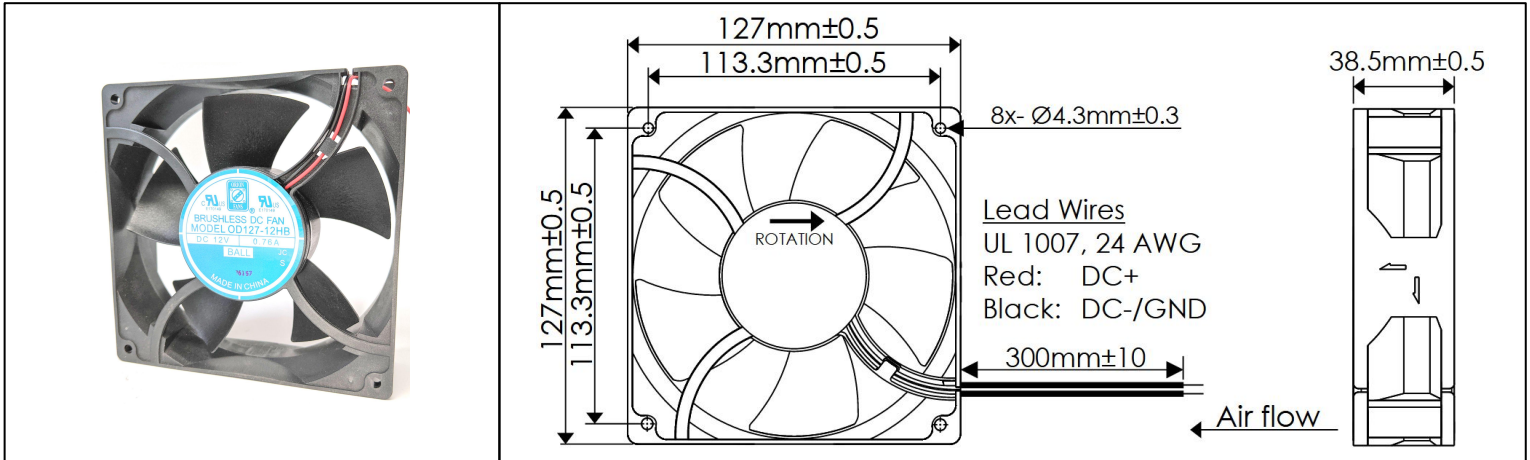

# OD127 Series

DC Fans - 12, 24, 48V  
127mm x 38.5mm (5.0" x 1.5")

|                              |   |  |  |
|------------------------------|---|--|--|
| <b>Frame</b>                 | PBT, UL94 V-0 Plastic   | <b>Operating Temperature</b><br>-10°C ~ +70°C  |  |
| <b>Impeller</b>              | PBT, UL94 V-0 Plastic   |  |  |
| <b>Connection</b>            | 2x Lead Wires, 24 AWG   | <b>Life Expectancy</b><br>70,000 Hours (L10 at 40°C)   |  |
| <b>Motor</b>                 | Brushless DC, Auto Cutoff, Auto Restart, Polarity Protected, Electronically Protected | <b>Available Options</b><br>PWM Speed Control Input<br>Tachometer Output<br>Alarm Output<br>Thermistor Speed Control<br>IP Ratings |  |
| <b>Bearing System</b>        | Ball Bearings   | Weight: 0.82 lbs   |  |
| <b>Dielectric Strength</b>   | 500VDC/min, <1mA  |  |  |
| <b>Insulation Resistance</b> | ≥10MΩ @ 500 VDC   |  |  |