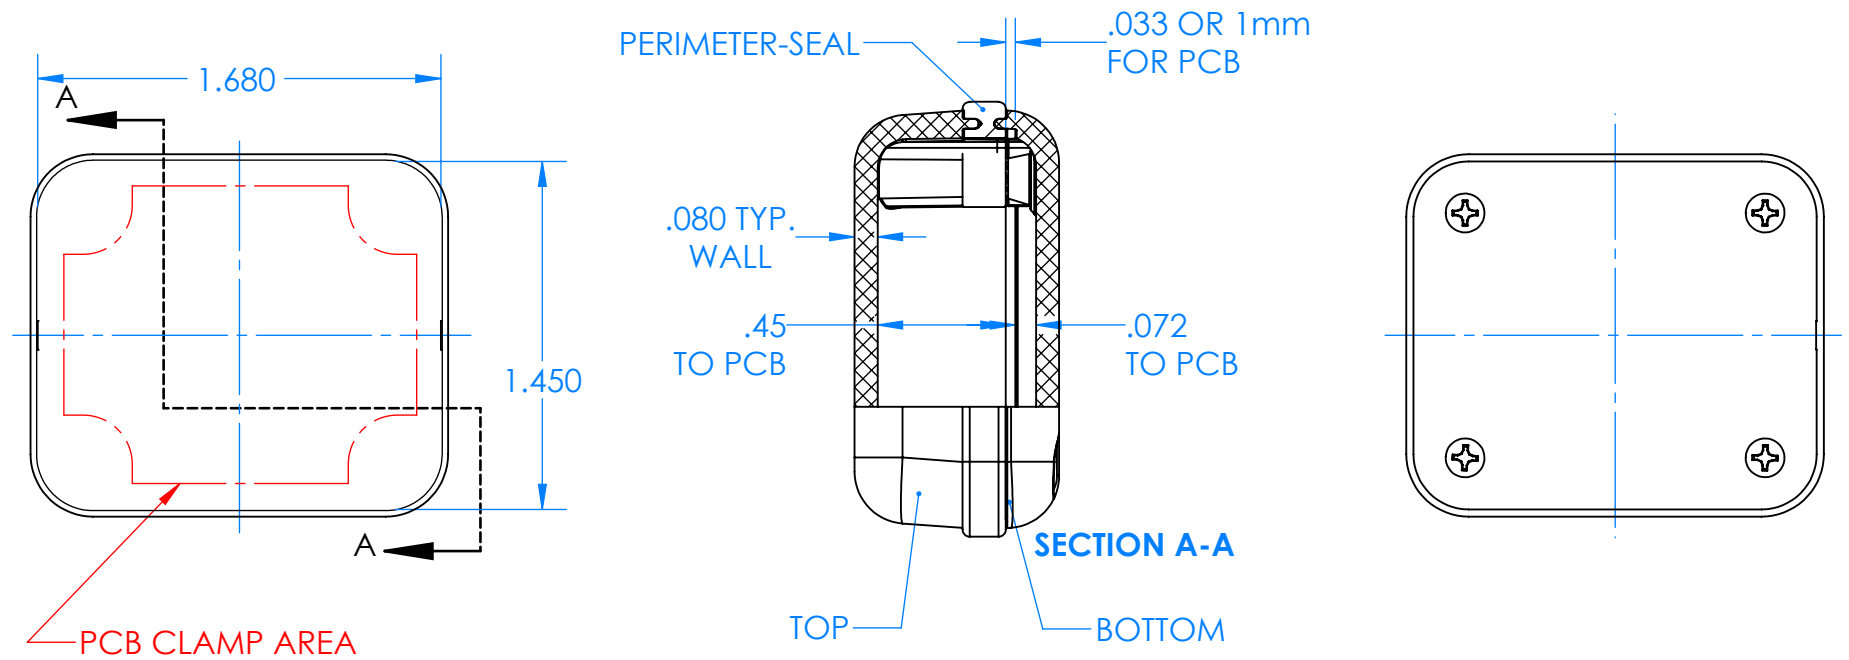

SERPAC CX22A-YY-A-ZZ

Electronic Enclosures

Enclosure color (YY)

Top-Bottom combinations available

- BK=black
- CL=clear
- TRGY=translucent gray
- TRRD=translucent red

Seal color (ZZ)

- BK=black
- BL=blue
- GM=gunmetal
- NG=neon green
- NO=neon orange
- OR=orange
- YL=yellow
- WH=white

PN	Description
5514A,YY	(1) BW 2C Top,YY
5511A,YY	(1) BW 2A Bottom,YY
5521A,ZZ	(1) CX2 Perimeter Seal, ZZ
6002	(4) #2 X 3/8" PH HD screw TORQUE 35-60 in-oz

Watertight enclosure meets or exceeds:
IP67
NEMA 4X, 12, 13