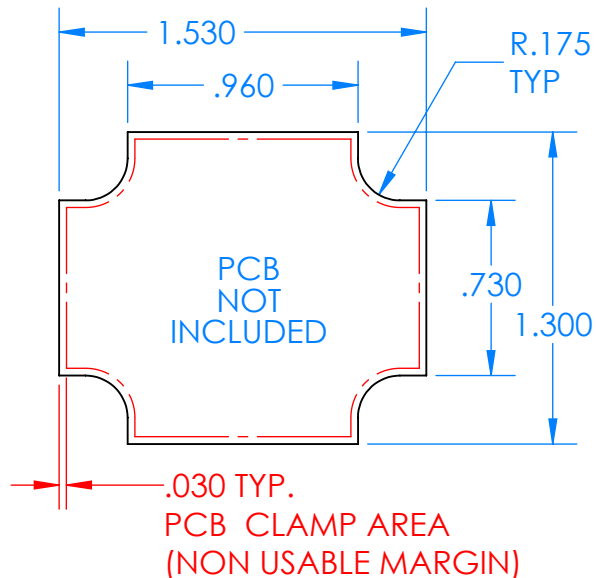

SERPAC CX22A-YY-A-ZZ

Electronic Enclosures

Enclosure color (YY)

Top-Bottom combinations available

- BK=black
- CL=clear
- TRGY=translucent gray
- TRRD=translucent red

Seal color (ZZ)

- BK=black
- BL=blue
- GM=gunmetal
- NG=neon green
- NO=neon orange
- OR=orange
- YL=yellow
- WH=white

PN	Description
5514A,YY	(1) BW 2C Top,YY
5511A,YY	(1) BW 2A Bottom,YY
5521A,ZZ	(1) CX2 Perimeter Seal, ZZ
6002	(4) #2 X 3/8" PH HD screw TORQUE 35-60 in-oz

Watertight enclosure meets or exceeds:
IP67
NEMA 4X, 12, 13