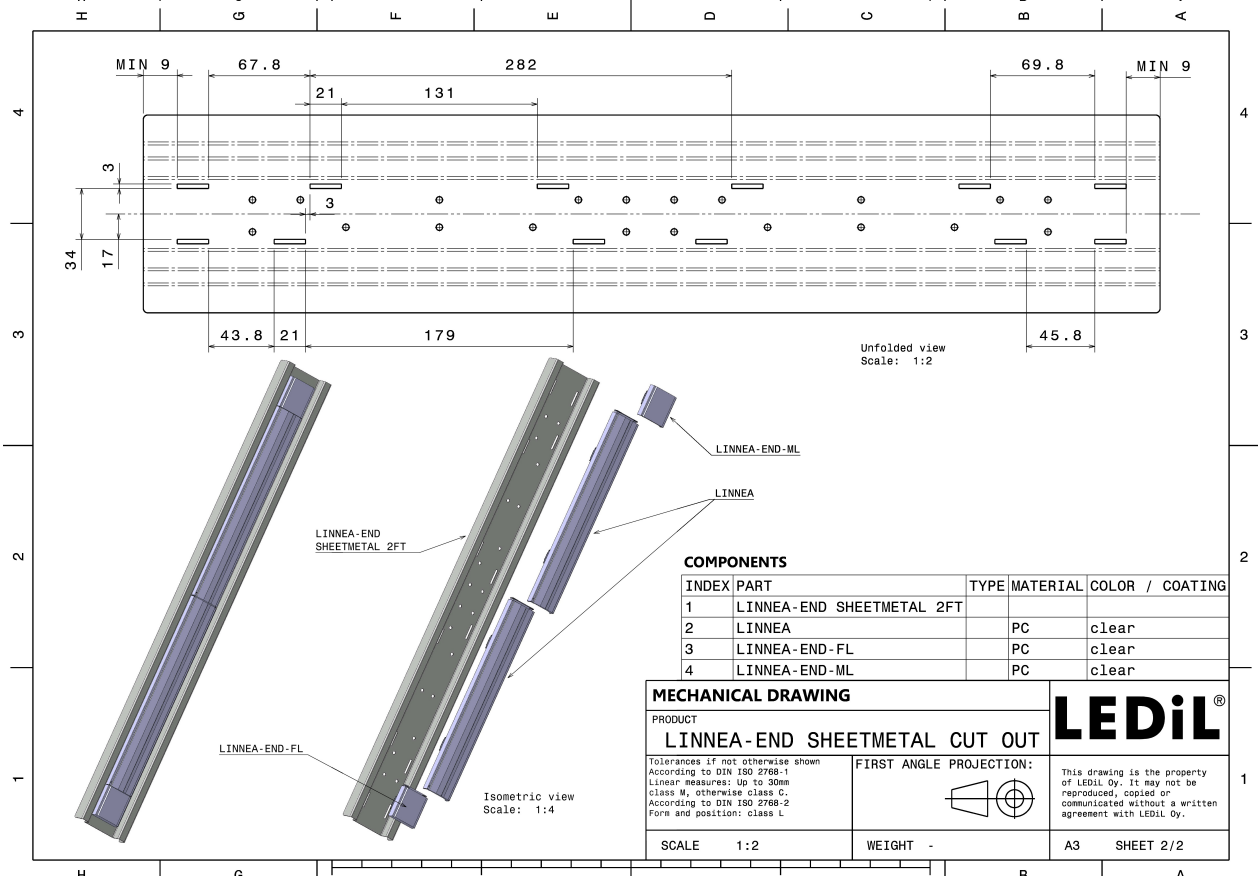

LINNEA-ZT25-END-B-ML

Long, male end cap compatible with LINNEA-ZT25-B

TECHNICAL SPECIFICATIONS:

Dimensions	40.0 mm
Height	9.5 mm
Fastening	clips
Colour	clear
Box size	398 x 298 x 265 mm
Box weight	8.6 kg
Quantity in Box	864 pcs
ROHS compliant	yes ⓘ

MATERIAL SPECIFICATIONS:

Component	Type	Material	Colour
LINNEA-ZT25-END-B-ML	Accessory	PC	clear

GENERAL INFORMATION:

NOTE: The typical beam angle will be changed by different color, chip size and chip position tolerance. The typical total beam angle is the full angle measured where the luminous intensity is half of the peak value.