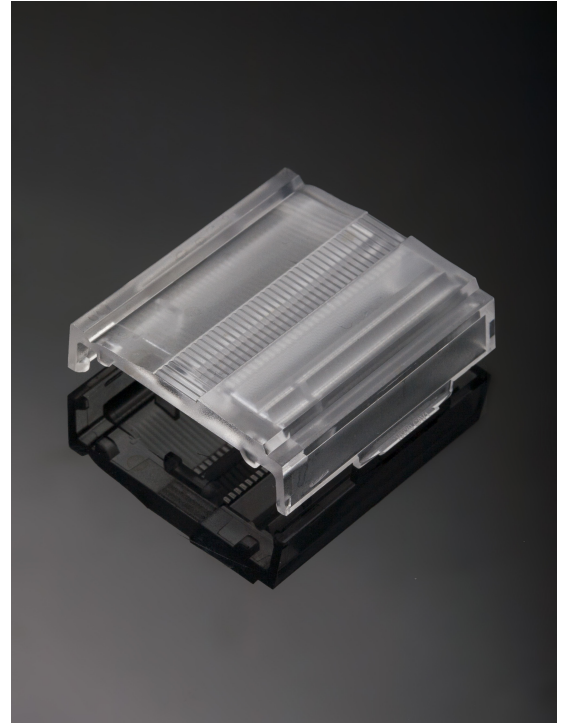

LINNEA-ZT25-END-B-ML

Long, male end cap compatible with LINNEA-ZT25-B

TECHNICAL SPECIFICATIONS:

Dimensions	40.0 mm
Height	9.5 mm
Fastening	clips
Colour	clear
Box size	398 x 298 x 265 mm
Box weight	8.6 kg
Quantity in Box	864 pcs
ROHS compliant	yes ⓘ

MATERIAL SPECIFICATIONS:

Component	Type	Material	Colour
LINNEA-ZT25-END-B-ML	Accessory	PC	clear

GENERAL INFORMATION:

NOTE: The typical beam angle will be changed by different color, chip size and chip position tolerance. The typical total beam angle is the full angle measured where the luminous intensity is half of the peak value.