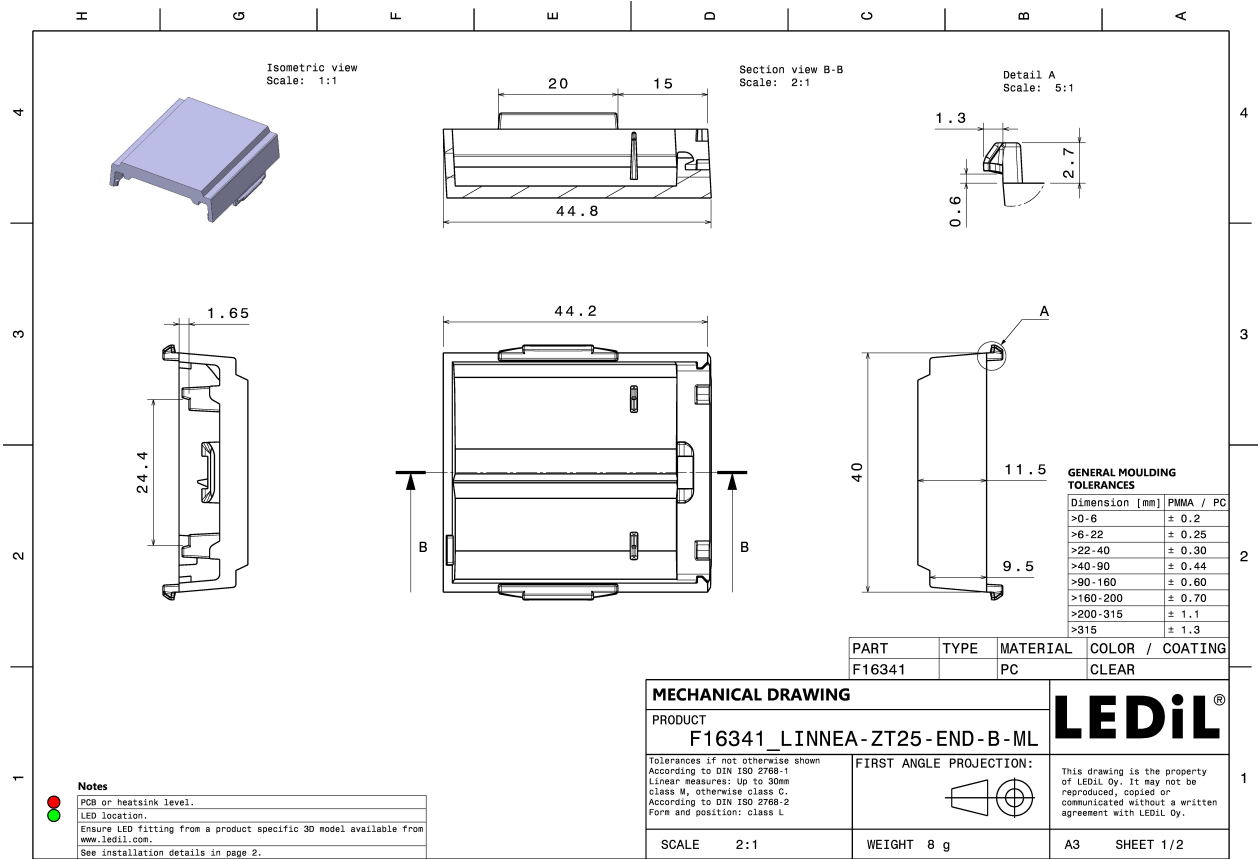

LINNEA-ZT25-END-B-ML

Long, male end cap compatible with LINNEA-ZT25-B

TECHNICAL SPECIFICATIONS:

Dimensions	40.0 mm
Height	9.5 mm
Fastening	clips
Colour	clear
Box size	398 x 298 x 265 mm
Box weight	8.6 kg
Quantity in Box	864 pcs
ROHS compliant	yes ⓘ

MATERIAL SPECIFICATIONS:

Component	Type	Material	Colour
LINNEA-ZT25-END-B-ML	Accessory	PC	clear

GENERAL INFORMATION:

NOTE: The typical beam angle will be changed by different color, chip size and chip position tolerance. The typical total beam angle is the full angle measured where the luminous intensity is half of the peak value.