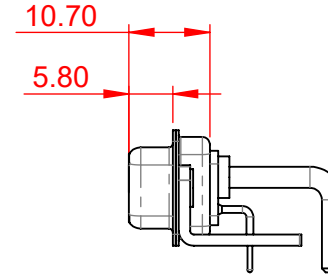

TOLERANCE UNLESS OTHERWISE SPECIFIED	
.X	±0.25
.XX	±0.13
.XXX	±0.05

THIS IS A C.A.D. GENERATED DRAWING  
DO NOT MAKE MANUAL REVISIONS TO MASTER.

ISSUE NUMBER	
ORIGINAL	①

**NOTES:**

**MATERIAL:**  
**HOUSING:** THERMOPLASTIC POLYESTER, UL94V-0  
**SHELL:** STEEL, TIN PLATED  
**CONTACT:** COPPER ALLOY, 30µ GOLD PLATED

**COMBINATION D-SUB**

SW REFERENCE NO.: 630 COMBO ASSEMBLY	
DRAWN: C.B	DATE: JAN. 01/2019
CHECKED:	DATE:
SCALE: (IN C.A.D. 1:1)	SHEET 1 OF 2
DRAWING NUMBER: 630-24W7650-2T4	ISSUE
PART NUMBER: 630-24W7650-2T4	1

TOLERANCE UNLESS OTHERWISE SPECIFIED	
.X	±0.25
.XX	±0.13
.XXX	±0.05

THIS IS A C.A.D. GENERATED DRAWING  
DO NOT MAKE MANUAL REVISIONS TO MASTER.

ISSUE NUMBER	
ORIGINAL	①

<b>COMBINATION D-SUB</b>		SW REFERENCE NO.: 630 COMBO ASSEMBLY	
		DRAWN: C.B	DATE: JAN. 01/2019
<b>EDAC</b> EDAC INC TORONTO, ONTARIO CANADA YOUR CONNECTION TO QUALITY & SERVICE		CHECKED:	DATE:
		SCALE: N.T.S	SHEET 2 OF 2
THESE DRAWINGS AND SPECIFICATIONS ARE THE PROPERTY OF EDAC INC., AND SHALL NOT BE REPRODUCED, OR COPIED OR USED AS THE BASIS FOR THE MANUFACTURE OR SALE OF APPARATUS WITHOUT WRITTEN PERMISSION.			DRAWING NUMBER: 630-24W7650-2T4
			PART NUMBER: 630-24W7650-2T4
			ISSUE 1