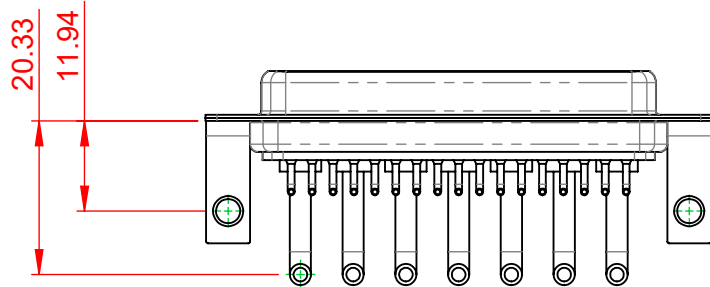

TOLERANCE UNLESS OTHERWISE SPECIFIED	
.X	±0.25
.XX	±0.13
.XXX	±0.05

THIS IS A C.A.D. GENERATED DRAWING  
DO NOT MAKE MANUAL REVISIONS TO MASTER.

ISSUE NUMBER	
ORIGINAL	①

**NOTES:**

**MATERIAL:**  
**HOUSING:** THERMOPLASTIC POLYESTER, UL94V-0  
**SHELL:** STEEL, TIN PLATED  
**CONTACT:** COPPER ALLOY, 30µ GOLD PLATED

**COMBINATION D-SUB**

SW REFERENCE NO.: 630 COMBO ASSEMBLY	
DRAWN: C.B	DATE: JAN. 01/2019
CHECKED:	DATE:
SCALE: (IN C.A.D. 1:1)	SHEET 1 OF 2
DRAWING NUMBER: 630-24W7650-2T4	ISSUE
PART NUMBER: 630-24W7650-2T4	1

TOLERANCE UNLESS OTHERWISE SPECIFIED	
.X	±0.25
.XX	±0.13
.XXX	±0.05

THIS IS A C.A.D. GENERATED DRAWING  
DO NOT MAKE MANUAL REVISIONS TO MASTER.

ISSUE NUMBER	
ORIGINAL	①

<b>COMBINATION D-SUB</b>		SW REFERENCE NO.: 630 COMBO ASSEMBLY	
		DRAWN: C.B	DATE: JAN. 01/2019
<b>EDAC</b> EDAC INC TORONTO, ONTARIO CANADA YOUR CONNECTION TO QUALITY & SERVICE		CHECKED:	DATE:
		SCALE: N.T.S	SHEET 2 OF 2
THESE DRAWINGS AND SPECIFICATIONS ARE THE PROPERTY OF EDAC INC., AND SHALL NOT BE REPRODUCED, OR COPIED OR USED AS THE BASIS FOR THE MANUFACTURE OR SALE OF APPARATUS WITHOUT WRITTEN PERMISSION.			DRAWING NUMBER: 630-24W7650-2T4
			PART NUMBER: 630-24W7650-2T4
			ISSUE 1