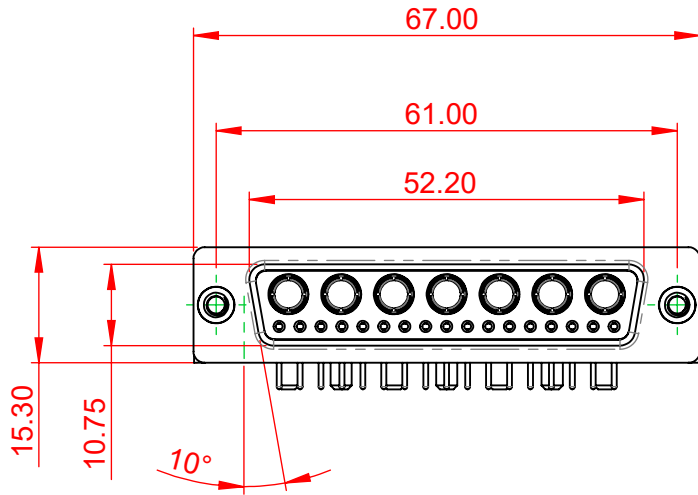

TOLERANCE UNLESS OTHERWISE SPECIFIED	
.X	±0.25
.XX	±0.13
.XXX	±0.05

THIS IS A C.A.D. GENERATED DRAWING  
DO NOT MAKE MANUAL REVISIONS TO MASTER.

ISSUE NUMBER	
ORIGINAL	①

**NOTES:**

**MATERIAL:**  
**HOUSING:** THERMOPLASTIC POLYESTER, UL94V-0  
**SHELL:** STEEL, TIN PLATED  
**CONTACT:** COPPER ALLOY, 30µ GOLD PLATED

**COMBINATION D-SUB**

SW REFERENCE NO.: 630 COMBO ASSEMBLY	
DRAWN: C.B	DATE: JAN. 01/2019
CHECKED:	DATE:
SCALE: (IN C.A.D. 1:1)	SHEET 1 OF 2
DRAWING NUMBER: 630-24W7650-2T4	ISSUE
PART NUMBER: 630-24W7650-2T4	1

TOLERANCE UNLESS OTHERWISE SPECIFIED	
.X	±0.25
.XX	±0.13
.XXX	±0.05

THIS IS A C.A.D. GENERATED DRAWING  
DO NOT MAKE MANUAL REVISIONS TO MASTER.

ISSUE NUMBER	
ORIGINAL	①

<b>COMBINATION D-SUB</b>		SW REFERENCE NO.: 630 COMBO ASSEMBLY	
		DRAWN: C.B	DATE: JAN. 01/2019
<b>EDAC</b> EDAC INC TORONTO, ONTARIO CANADA YOUR CONNECTION TO QUALITY & SERVICE		CHECKED:	DATE:
		SCALE: N.T.S	SHEET 2 OF 2
THESE DRAWINGS AND SPECIFICATIONS ARE THE PROPERTY OF EDAC INC., AND SHALL NOT BE REPRODUCED, OR COPIED OR USED AS THE BASIS FOR THE MANUFACTURE OR SALE OF APPARATUS WITHOUT WRITTEN PERMISSION.			DRAWING NUMBER: 630-24W7650-2T4
			PART NUMBER: 630-24W7650-2T4
			ISSUE 1