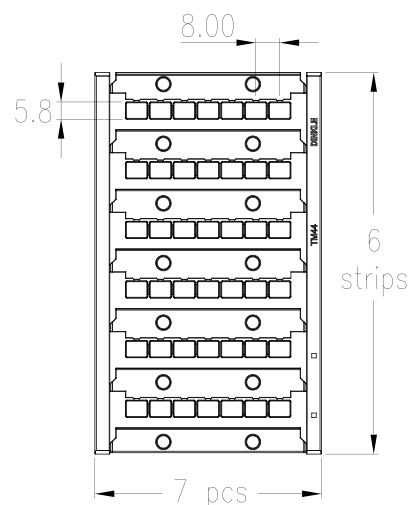

TM44W

DIN Rail Terminal Blocks > Accessories > Marking Label

Specification

Product description	Marking Lable
Color	White
Material	PC
Inflammability class	UL94-V2
Length	5.8 mm
Width	8.0 mm
Total number of tabs	7 x 6 = 42
Compatible products	BEST APPLICATION : DP6, DP6-TN, DP6-TR, DP6-PE, DP6-TN-PE, DP6-TR-PE, DPTD6, DPTL6, DPTD6-D05, DPTD6-D06, DK6S AVAILABLE APPLICATION : DK4N-TF(5X20), DK4N-TFL(5X20), DKK4-TF(5X20)
Package	10 pcs / box