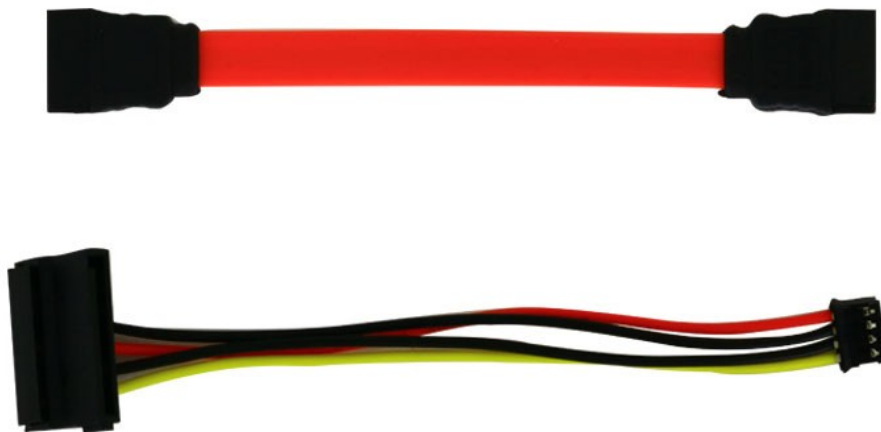

## SATA data and power cables for UDOO X86

SATA Kit w/ SATA power cable + SATA data cable, l=10cm for UDOO X86