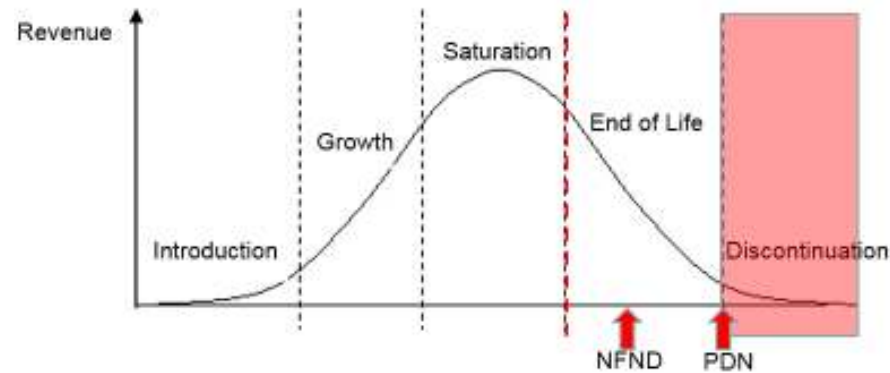

Light is OSRAM

Product Discontinuation (acc. JEDEC J-STD-048)
OS-PD-2018-039

2-Apr-2018

Last order:	1-Jul-2018
Last delivery:	2-Oct-2018
Reason:	Product performance improvement

Please direct your feedback to your local Sales office.