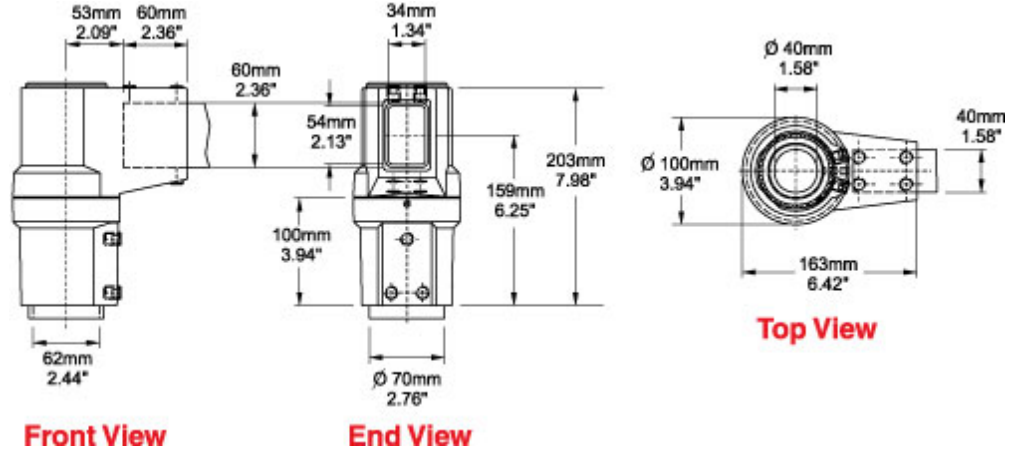

## Tara Plus Rotating Elbow *TPSSRE Series*

- For use with 70mm round tube and 60x40mm rectangular tube.
- Die-cast Aluminum G Al Si 12.
- Rotates 300°.
- Accessible from the top.

Part No. **R149-040-000**

Tags: TPSS, tara plus, taraplus, suspension system, elbow, rectangular, round, operator, rotating, 70mm

Data subject to change without notice

© 2023. Hammond Manufacturing Ltd. All rights reserved.