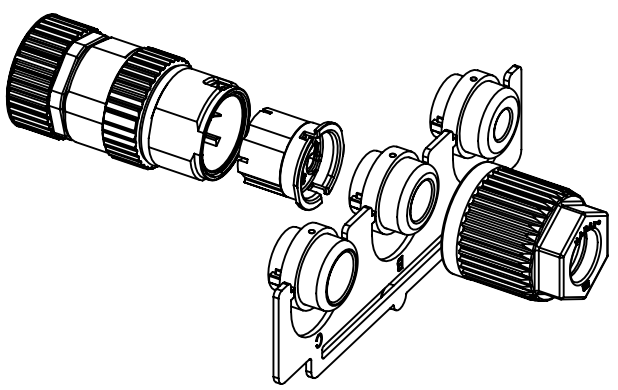

1 2 3 4 5 6

complete length when assembled app. 49mm

contact face acc. to IEC 61076-2-101

conductor cross section	cable outside diameter
0.14 - 0.34mm ² AWG26-AWG22	4.5 - 8.8mm

	All Dimensions in mm Original Size DIN A4	Scale	Free size tol.		Ref.	
		1:1			Sub.	
All rights reserved Department EL PD	HARTING Electronics GmbH D-32339 Espelkamp	Created by	Inspected by	Standardisation	Date	State
		DYCKC	EISFELD	302077	2020-10-22	Final Release
Title HARAX M12-L shielded female 4-pole A-coded					Doc-Key / ECM-Nr. 100197033/UGD/004/J 500000179215	
		Type	Number		Rev.	Page
		TB	21032212405		J	1/1