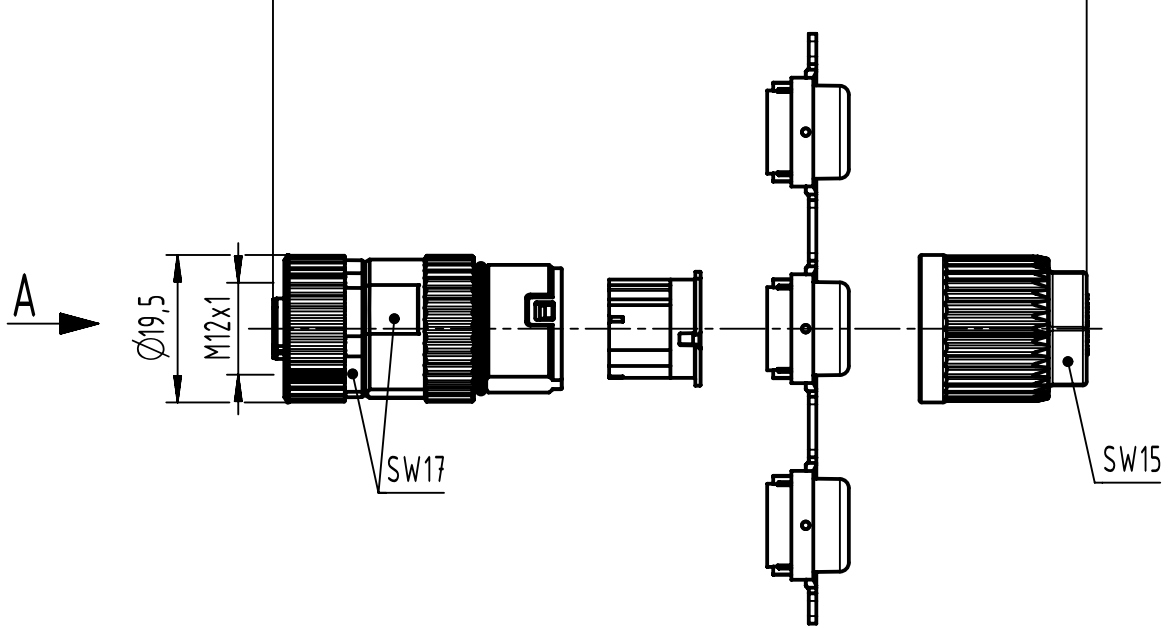

1 2 3 4 5 6

complete length when assembled app. 49mm

contact face acc. to IEC 61076-2-101

conductor cross section	cable outside diameter
0.14 - 0.34mm ² AWG26-AWG22	4.5 - 8.8mm

	All Dimensions in mm Original Size DIN A4	Scale	Free size tol.		Ref.	
		1:1			Sub.	
All rights reserved Department EL PD	HARTING Electronics GmbH D-32339 Espelkamp	Created by	Inspected by	Standardisation	Date	State
		DYCKC	EISFELD	302077	2020-10-22	Final Release
Title HARAX M12-L shielded female 4-pole A-coded					Doc-Key / ECM-Nr. 100197033/UGD/004/J 500000179215	
		Type	Number		Rev.	Page
		TB	21032212405		J	1/1