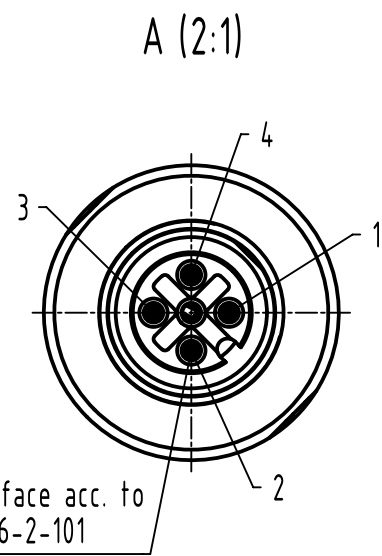

1 2 3 4 5 6

complete length when assembled app. 49mm

contact face acc. to IEC 61076-2-101

conductor cross section	cable outside diameter
0.14 - 0.34mm ² AWG26-AWG22	4.5 - 8.8mm

	All Dimensions in mm Original Size DIN A4	Scale	Free size tol.		Ref.	
		1:1			Sub.	
All rights reserved Department EL PD	HARTING Electronics GmbH D-32339 Espelkamp	Created by	Inspected by	Standardisation	Date	State
		DYCKC	EISFELD	302077	2020-10-22	Final Release
Title HARAX M12-L shielded female 4-pole A-coded					Doc-Key / ECM-Nr. 100197033/UGD/004/J 500000179215	
		Type	Number		Rev.	Page
		TB	21032212405		J	1/1