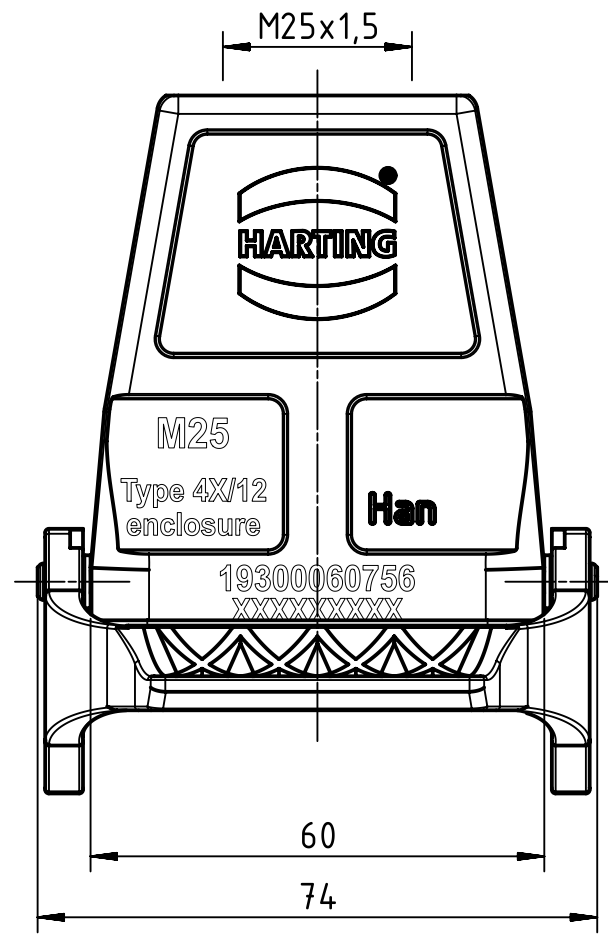

1 2 3 4 5 6

A

B

C

D

	All Dimensions in mm Original Size DIN A4		Scale 1:1	Free size tol.		Ref.
						Sub.
	All rights reserved		Created by SPRENB	Inspected by GERB	Standardisation TIEMANNA	Date 2018-12-05
	Department EL PD					State Final Release
HARTING Electric GmbH & Co. KG D-32339 Espelkamp			Title Han B Hood Coupler HC 1 Lever M25			Doc-Key / ECM-Nr. 100132080/UGD/007/C 500000143686
			Type TB	Number 19 30 006 0756		Rev. C Page 1/1