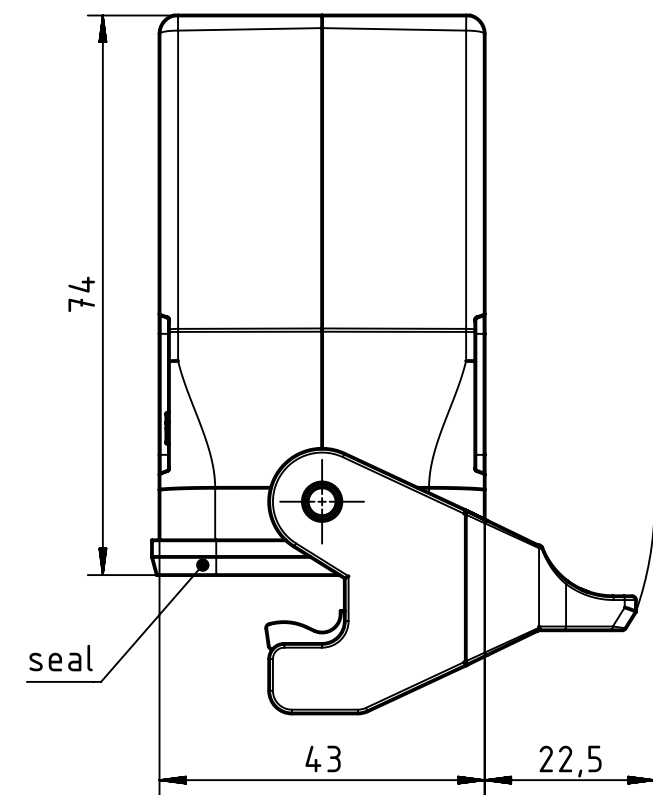

1 2 3 4 5 6

A

B

C

D

	All Dimensions in mm Original Size DIN A4		Scale 1:1	Free size tol.		Ref.
						Sub.
	All rights reserved		Created by SPRENB	Inspected by GERB	Standardisation TIEMANNA	Date 2018-12-05
	Department EL PD					State Final Release
HARTING Electric GmbH & Co. KG D-32339 Espelkamp			Title Han B Hood Coupler HC 1 Lever M25			Doc-Key / ECM-Nr. 100132080/UGD/007/C 500000143686
			Type TB	Number 19 30 006 0756		Rev. C Page 1/1