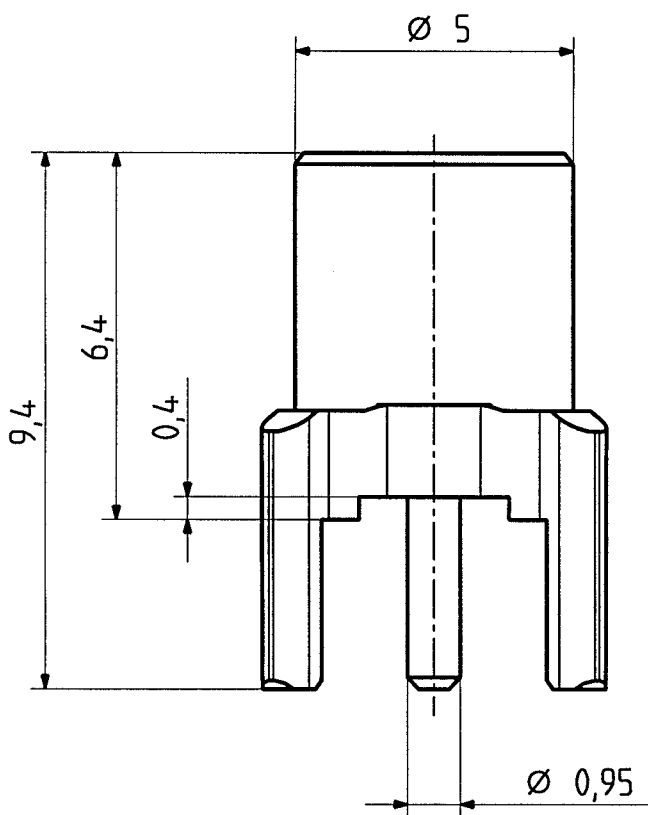

	date	sign
drawn	21.01.99	4427/GAR
checked	30.3.99	4587/JL
approved	22.4.99	4587/JL

mounting hole

H+S 701 448,05

scale

8 : 1

HUBER + SUHNER RFX

dimensions in mm

drawing number

4.13.31355

Index

a

OZ drawing : OZ.98.4.13.6064