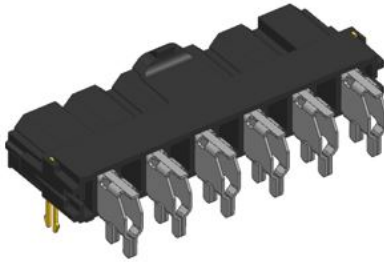

Product Change Notification

Date Issued :	April 22, 2022	PCN Number :	511711
Reason for Change :	Equipment Transfer, Production Transfer or Rearrangement		
Description of Change :	This notification is to inform you about equipment transfer that have been used to manufacture impacted part(s). Equipment have been moved to MFG Site change from Molex Lincoln to Shanghai. No changes will be made to product as part of this change.		
Assessment of Change :	Reliability Test Report/s		
Planned Implementation Date :	October 22, 2022		
Sample Availability Date:	April 30, 2022		
Internal Molex Qualification Date :	April 30, 2022		
Last date to request Samples by Customer :	June 30, 2022		
Traceability Code Markings / Date :	Date code		

Before Picture

Affected Products Photos

Mini-Fit Sr Vertical Header 42819

Mini-Fit Sr Right angle Header 42820

Mini-Fit Sr Female terminal 42815

After Picture

CFD

- Expanding capacity for Mini-Fit Sr Crimping terminals, and Headers with their corresponding components in Molex Shanghai to support market growth.
- Customers will be supplied from Nogales, Lincoln or Shanghai production facilities going forward
- Product Impact: No impact to fit, form or function
- Part number Impact: see attached impacted part list
- Qualification Reports and samples available upon request after the date shown below
TARGET IMPLEMENTATION DATE: will implement phase by phase when the parts qualification completed.