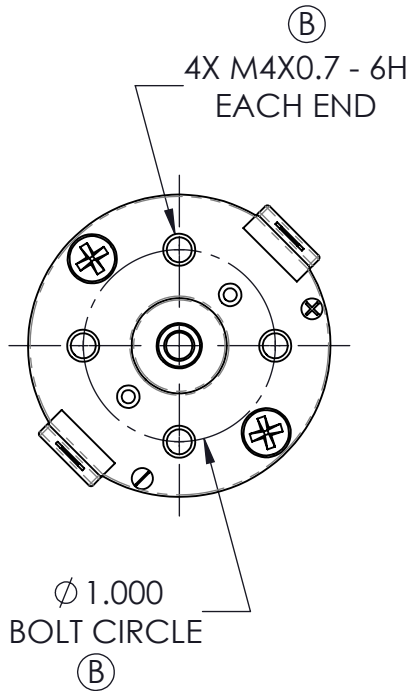

NOTES: UNLESS OTHERWISE SPECIFIED
 1. DIMENSIONS ARE FOR REFERENCE ONLY

SOHO PART#: 7E4065B-37030-28Y
 VOLTAGE: 12 V DC
 12 V: 4748 RPM@ 4.0 OZ-IN
 DUAL BALL BEARINGS

TOLERANCES

X.XX : ±.010

X.XXX : ±.005

FRACTION: ±1/64

ANGLE: ±2°

UNLESS OTHERWISE SPECIFIED

MULTI PRODUCTS
 Company, Inc.

PART NAME/DESCRIPTION: **SOHO 12 VOLT DC MOTOR**

DRAWN BY: PJ DATE: 2/25/2004 SCALE: 1:1 MATERIAL: VARIOUS

CHK'D BY: RP DATE: 12/22/2004 PART NUMBER: **DCM-1006**