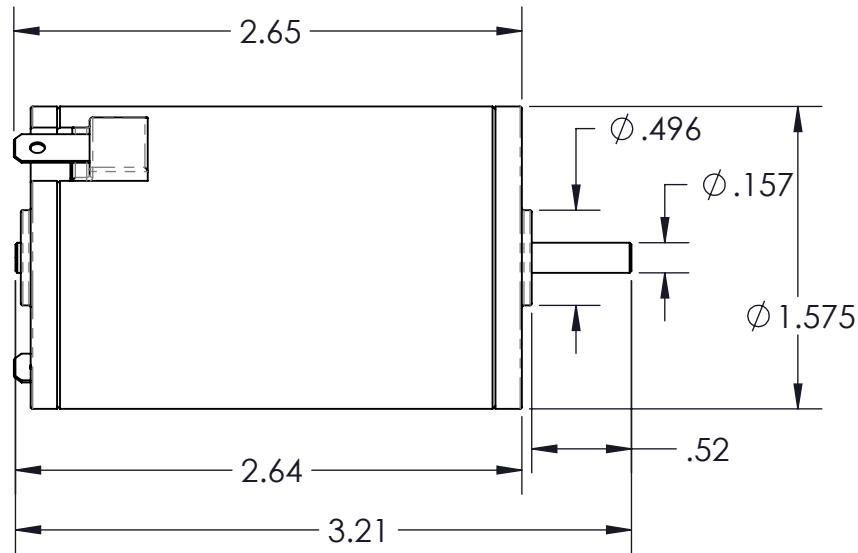

NOTES: UNLESS OTHERWISE SPECIFIED
 1. DIMENSIONS ARE FOR REFERENCE ONLY

SOHO PART#: 7E4065B-37030-28Y
 VOLTAGE: 12 V DC
 12 V: 4748 RPM@ 4.0 OZ-IN
 DUAL BALL BEARINGS

TOLERANCES

X.XX : ±.010

X.XXX : ±.005

FRACTION: ±1/64

ANGLE: ±2°

UNLESS OTHERWISE SPECIFIED

MULTI PRODUCTS
 Company, Inc.

PART NAME/DESCRIPTION: **SOHO 12 VOLT DC MOTOR**

DRAWN BY: PJ DATE: 2/25/2004 SCALE: 1:1 MATERIAL: VARIOUS

CHK'D BY: RP DATE: 12/22/2004 PART NUMBER: **DCM-1006**