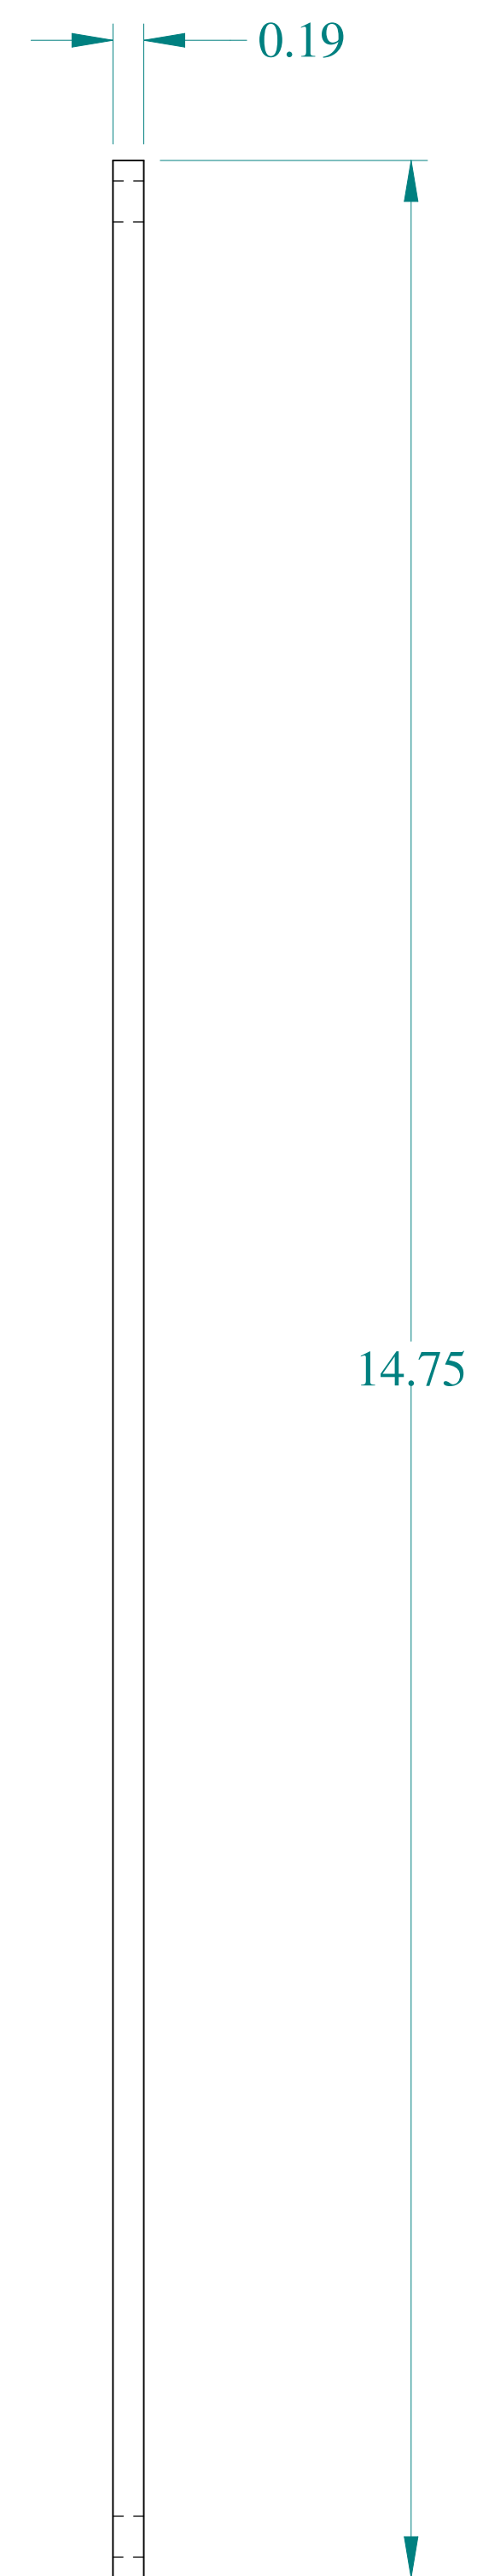

TOP VIEW

ISOMETRIC VIEW

SIDE VIEW

FRONT VIEW

SIDE VIEW

Data subject to change without notice.

Part # : 14F1513

Date : Jan. 29, 2020

[Link:www.hammg.com/14F1513](http://www.hammg.com/14F1513)