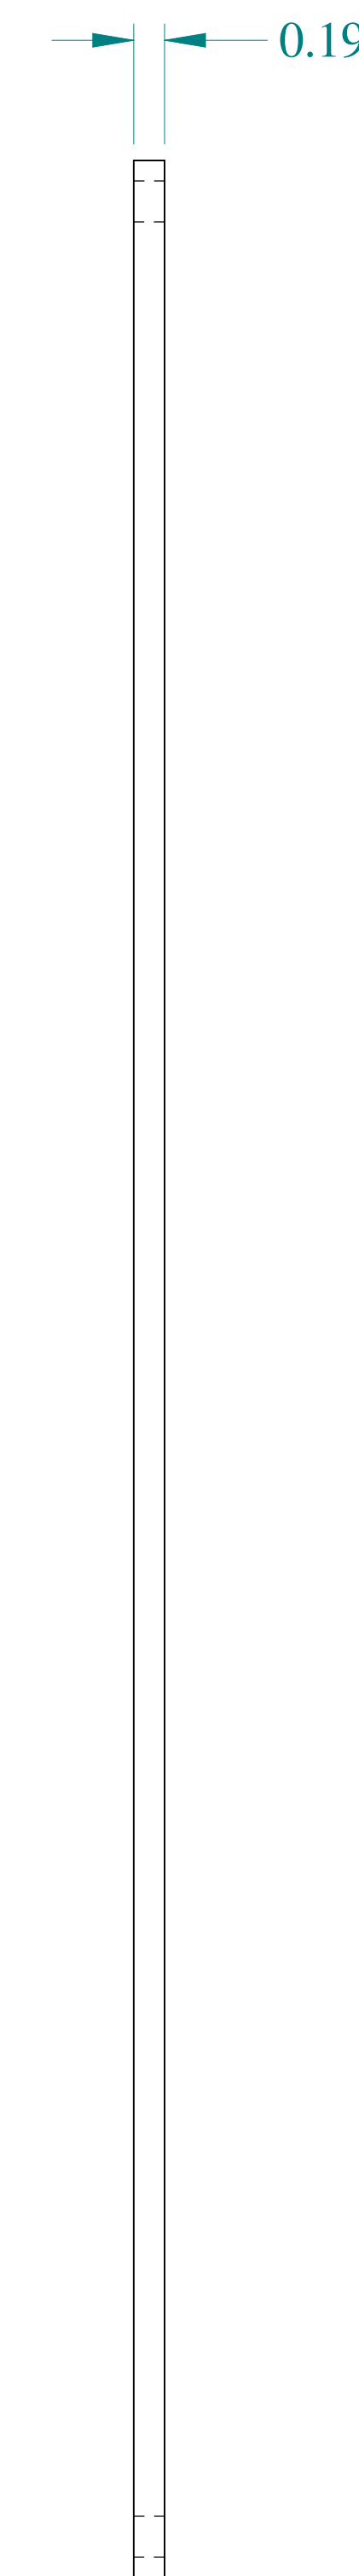

TOP VIEW

ISOMETRIC VIEW

SIDE VIEW

FRONT VIEW

SIDE VIEW

Data subject to change without notice.

Part # : 14F1513

Date : Jan. 29, 2020

[Link:www.hammg.com/14F1513](http://www.hammg.com/14F1513)