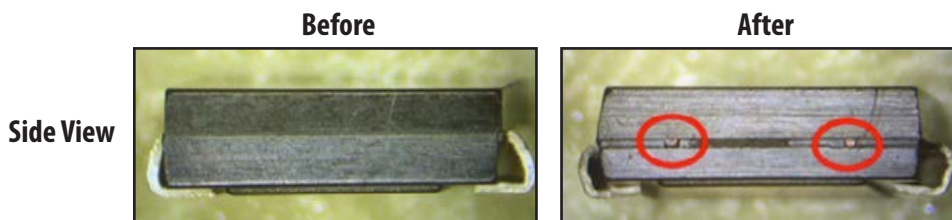

PRODUCT CHANGE NOTIFICATION

DIODES

REVISED AUGUST 8, 2022

Automated Assembly Process ~~and Uniform Die Size~~ for Select Bourns[®] Automotive Grade TVS Diodes

Model SMCJ-Q, SMLJ-Q and 1.5SMC-Q Series

Riverside, California - June 23, 2022 – Effective March 19, 2023, Bourns will start using ~~a uniform die size and~~ an automated assembly process to enhance the quality and production efficiency of select Bourns[®] Model [SMCJ-Q](#), [SMLJ-Q](#) and [1.5SMC-Q](#) Series Automotive Grade TVS Diodes housed in an SMC package.

The electrical performance of the affected models will continue to meet the existing data sheet specifications for each model. The fit, function and reliability of the affected product will remain the same. Packaging dimensions for the affected products will remain the same.

The changes will affect the form of the product, as depicted below. With the new process, tie bars will be visible at the side of the package, but there is no internal connection between these tie bars.