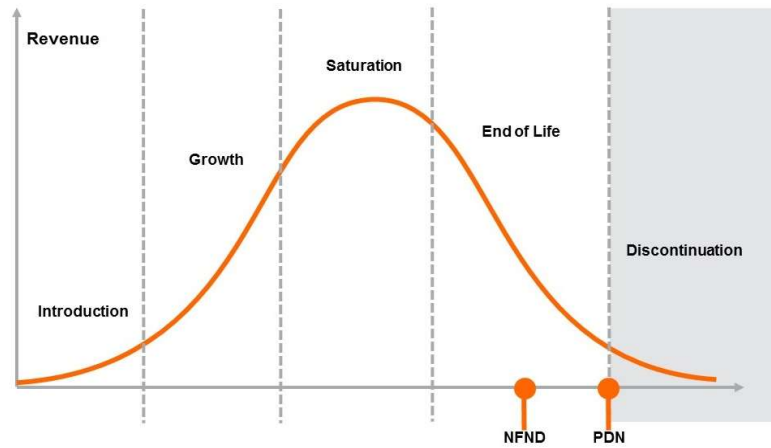

Light is OSRAM

Product Or Individual Q-Code Discontinuation (acc. JEDEC J-STD-048)
OS-PDN-2020-007

3-Feb-2020

Last order: 03 May 2020
Last delivery: 03 August 2020

Please direct your feedback to your local Sales office.