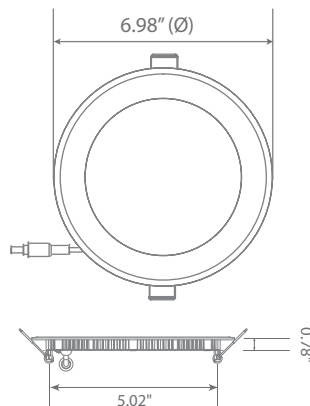

LED DLC6S-2040e

4000K
CCT

Part #: EFDLC6DM/I/12W/1050/120D/50K/JB/E Fixture Class: 6" Slim Fixed

Product Description

LED DLC6S-2040e, compact and convenient, this 6-inch LED downlight is designed for quick and easy installation anywhere. With spring action clips and a separate junction box, this ultra-slim downlight is the perfect choice for recessed lighting. Energy Star Certified, IC-rated, and dimmable, the DLC6S-2040e triumphs over standard incandescent or fluorescent lighting. Guaranteed to save energy with every switch on, this LED downlight is available in Soft White (3000K), Bright White (4000K) and Cool White (5000K) – see Euri Lighting DLC6S-2000e and DLC6S-2050e.

Product Features

Dimmable

Abutted & Covered

No Housing Required

Damp Rated

Product Dimensions

Product Photometric Data