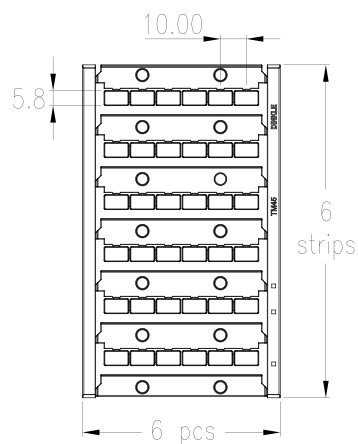

TM45W

DIN Rail Terminal Blocks > Accessories > Marking Label

Specification

Product description	Marking Lable
Color	White
Material	PC
Inflammability class	UL94-V2
Length	10 mm
Width	5.8 mm
Total number of tabs	6 x 6 = 36
Compatible products	BEST APPLICATION : DP10, DP10-TN, DP10-PE, DP10-TN-PE AVAILABLE APPLICATION : DP16, DP16-PE, DK10-TF(5X20)
Package	10 pcs / box