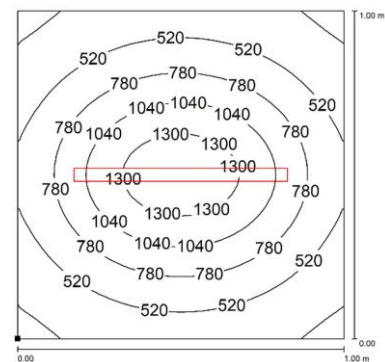

CA0421S0502

COMPACT ALPHA

PRODUCT FEATURES

Power usage	24 W
Power supply	24 Vdc
Light source	LED
Electrical connection	Cable 3m (10ft)
Color temperature	5000K, CRI 80
Luminous flux	2400 lm
Efficiency	100 lm/W
Light beam angle	90°
Housing	Anodized aluminum
Front protection	Tempered glass
Protection index	IP67 (compatible with NEMA TYPE 12)
Impact resistance	IK06
Operating temperature	-20°C to + 45°C (-04°F to +113°F)
Weight	1,30 kg (2,87 lb)
Agency approvals	cURus in compliance with UL2108, CSA C22.2, CE, RoHS
Mounting	CAFX02 / Stainless-Steel Brackets

NOTE: Installation Height: 1m