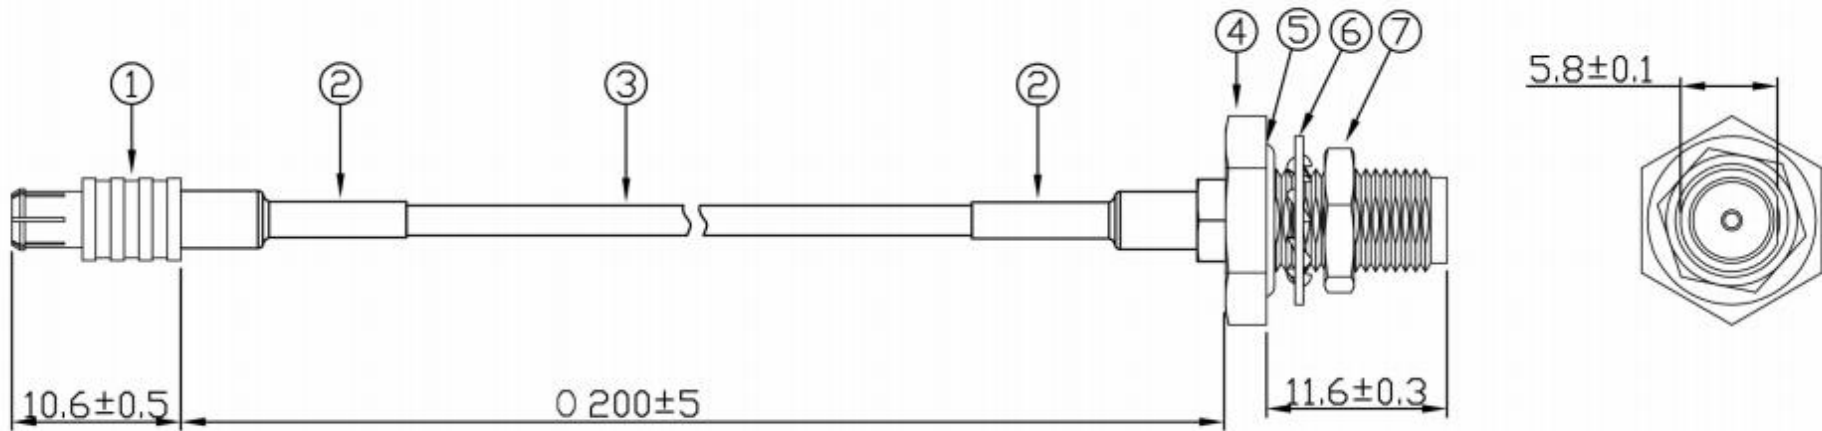

# Zhejiang JC Antenna Co.,Ltd

REV	DESCRIPTION	DATE
A	SMA Female+RG178(200)+MCX Male	2022-12-20

7	Nut	1PCS	1.05.050.0033
6	Washer	1PCS	
5	O ring	1PCS	
4	SMA Female bulkhead	1PCS	
3	RG178 Cable	200mm	1.06.061.0016
2	Tube	2PCS	1.07.07M.0133
1	MCX Male	1PCS	1.05.051.0043
S/N	Name	Qty	P/N

DRAWN BY	Xuegang Zhou	UNIT	mm
CHECKED BY	ChaoYu	SCALE	/
APPROVED BY	Shengming Fu	PAGE	1
Drawing No.	SMAMCX2009007		