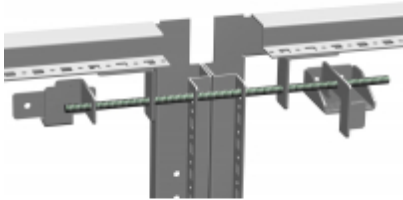

Quality Products. Service Excellence.

Interlock Kit *HMEIK Series*

- Master Interlock Kit- required for master door in system
- Slave Interlock Kit- required for each slave door to be interlocked with master door
- Rod connector kit- required for connecting to slave kit
- Clear zinc plated
- All kits maintain UL/CSA Type 12 approvals

Part Number	Description
HMIK	Master Interlock Kit
HSIK	Slave Interlock Kit
HSCRD	Rod Connector kit 600-1200 wide

Ordering Guide Common assemblies	Required
Single Door (Master Right or left) to Single door Cabinet	Master Interlock Kit
Single Door (Master right) to Double door Cabinet	Master Interlock Kit
Single Door (Master left) to Double door cabinet	Master Interlock Kit + Rod Connector Kit
Double Door (Master Right or Left) to Double door Cabinet	Master Interlock Kit + Rod Connector Kit
Any Additional cabinets to any of the above configurations	Slave + Rod Connector kit