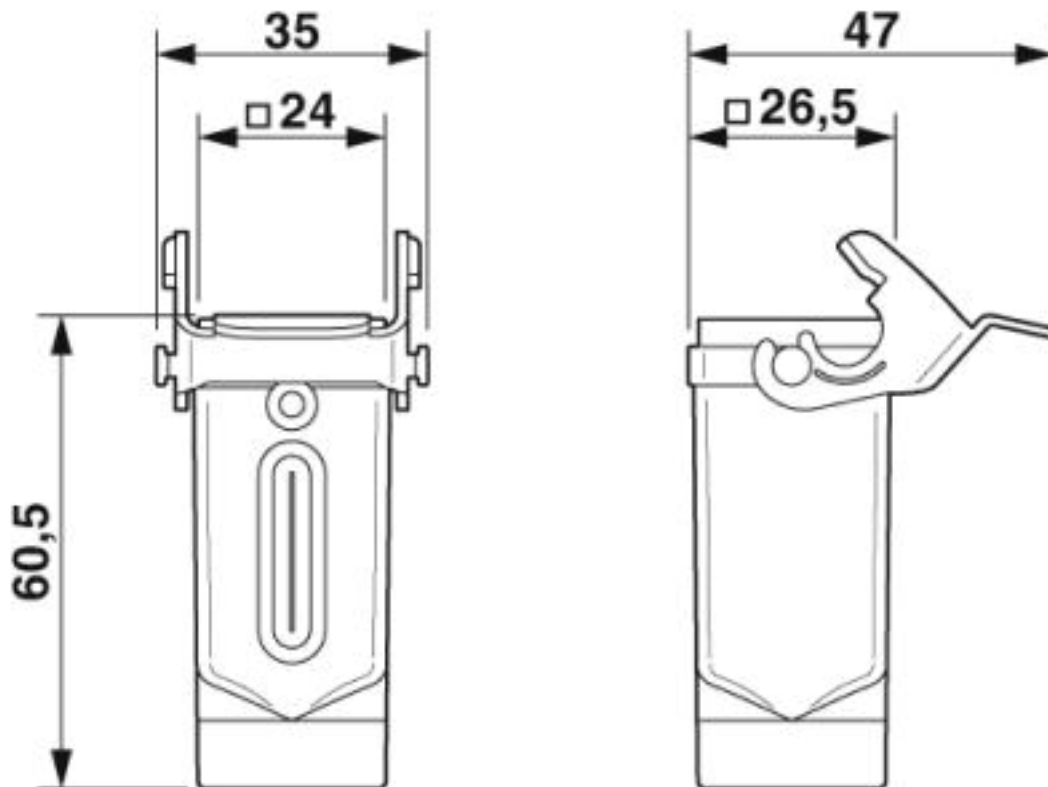

Housing - HC-D 7-KML-61/O1PG11 - 1672893

Technical data

General

Type of the screw connection	1x Pg11
Housing material	Zinc die-cast
Housing surface material	Powder-coated, gray
Material lock	Steel, galvanized

Environmental Product Compliance

China RoHS	Environmentally friendly use period: unlimited = EFUP-e
	No hazardous substances above threshold values

Drawings

Dimensional drawing

Dimensional drawing