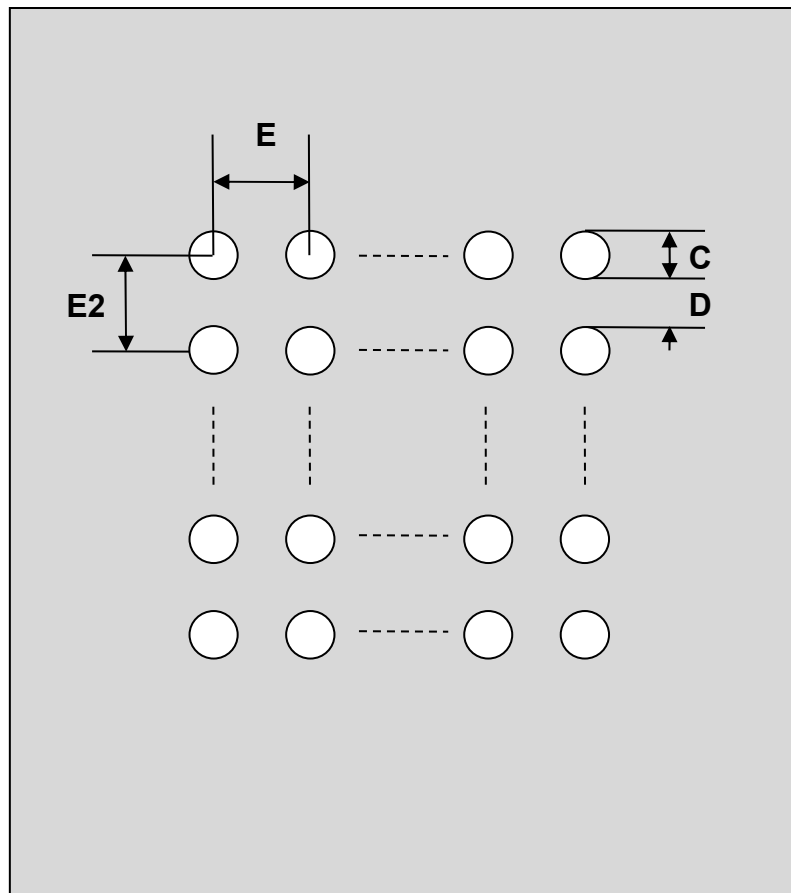

BGA-169 Stencil (0.75 mm pitch, 13 x 13 grid)

DIMENSIONS						
REF.	mm			inches		
	MIN.	TYP.	MAX.	MIN.	TYP.	MAX.
C		0.375				
D		0.375				
E		0.75				
E2		0.75				

Top View (SMT Footprint)

(Representative drawing only - not to scale)