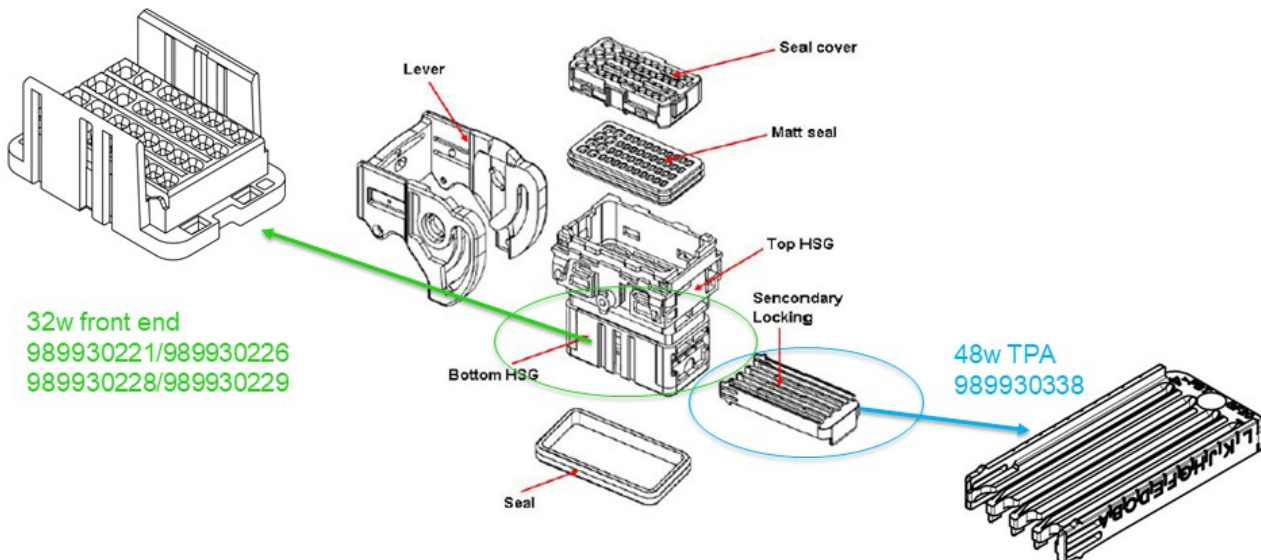

Date Issued :	August 02, 2022	PCN Number :	512406
Reason for Change :	Capacity change or tool replacement		
Description of Change :	This notification is to inform you about set of tooling is being added to meet the current and future demands of this product referenced below. There will be no changes in fit, form or function from additional tooling when compared to the existing tooling		
Reason for Short Notice :	Capacity Increase		
Assessment of Change :	Dimension analysis		
Planned Implementation Date :	December 05, 2022		
Sample Availability Date:	November 20, 2022		
Internal Molex Qualification Date :	November 20, 2022		
Last date to request Samples by Customer :	October 31, 2022		
Traceability Code Markings / Date :	Cavity identification		

Before Picture

■ Impacted Products Pictures

After Picture

Overview

- Due to increase in product, we are experiencing extremely high demand beyond our capacity to respond within lead time. Molex is expediting capacity component tooling to increase output.
- These part numbers are Molex proprietary designs, therefore considered catalog/general market product