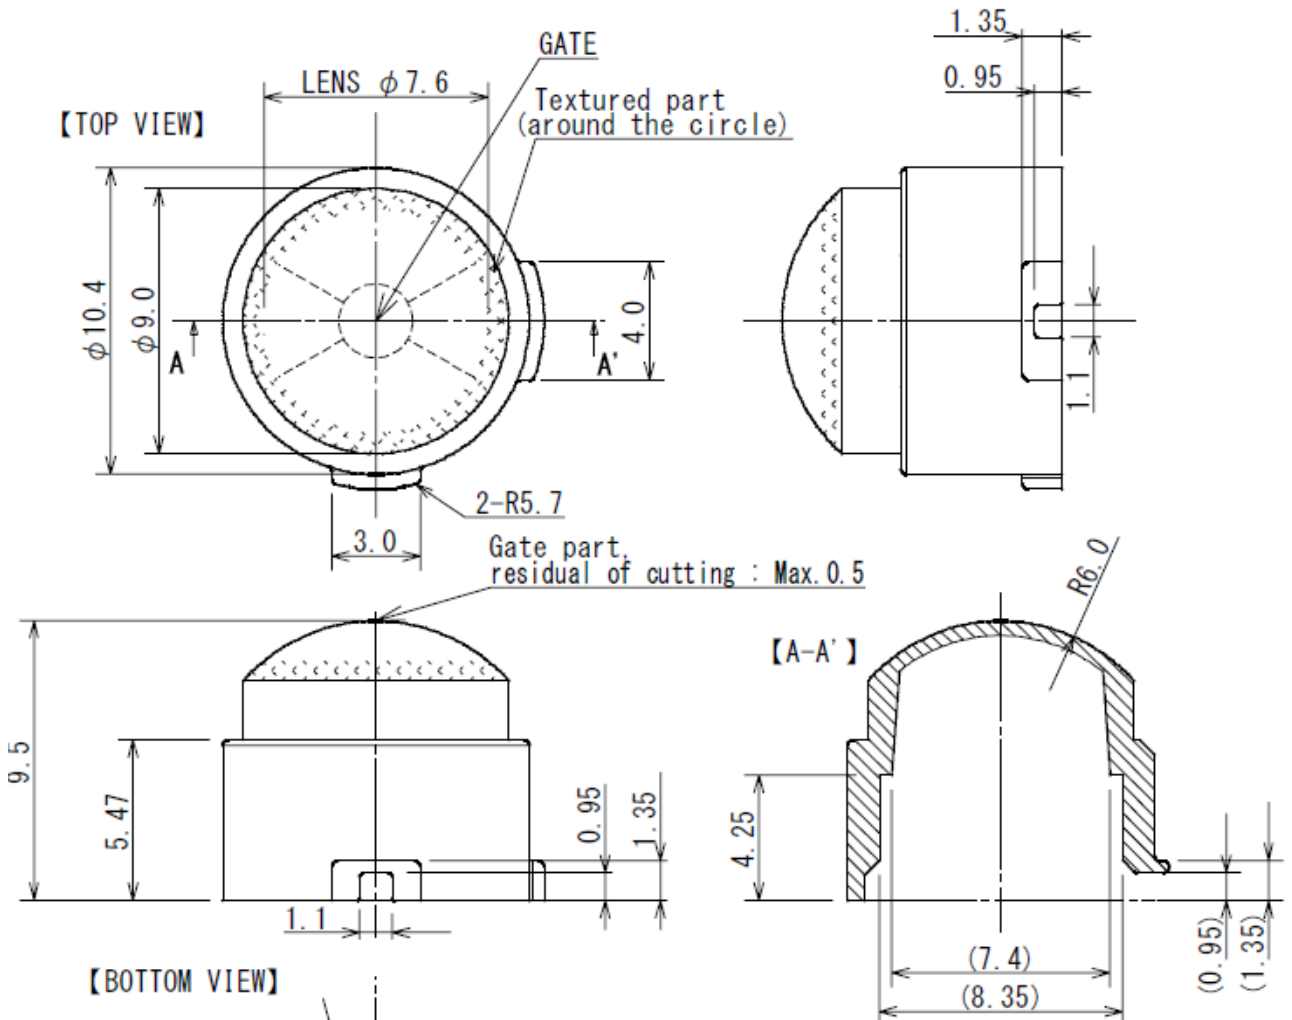

ZNCL3R- EOL lens

NCL-10R- recommended replacement lens