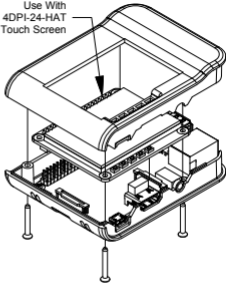

1593HAMPIT Install Instructions

Line up Rubber Spacer
With HDMI back

Use With
4DPI-24-HAT
Touch Screen

Caution: Do not over tighten
Recommended Torque
15-20 cN-m (21-28 ozf-in)