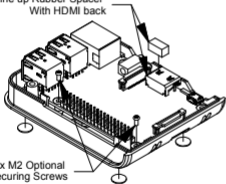

1593HAMPIT Install Instructions

Line up Rubber Spacer
With HDMI back

Use With
4DPI-24-HAT
Touch Screen

Caution: Do not over tighten
Recommended Torque
15-20 cN-m (21-28 ozf-in)