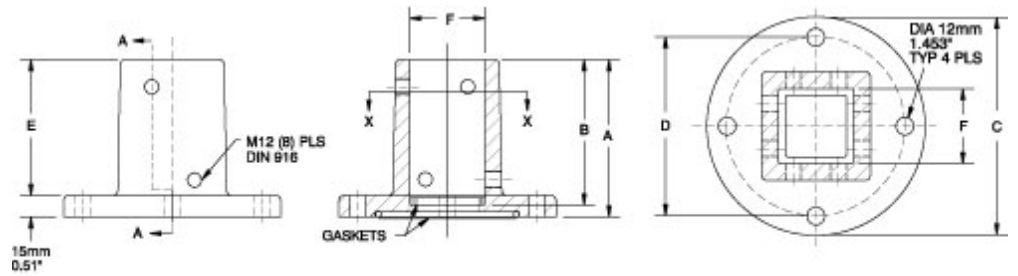

# Heavy Duty Cast Iron Base *HDSSCIB Series*

- 4G-s.g. cast iron.
- Gasket included.
- Does not rotate.

**Front View**

**Section A-A**

**Section X-X**

Part No.	System	A	B	C	D	E	F
R147-030-000R	50	110	100	152	125	95	50
R147-030-200R	80	140	130	200	173	125	80