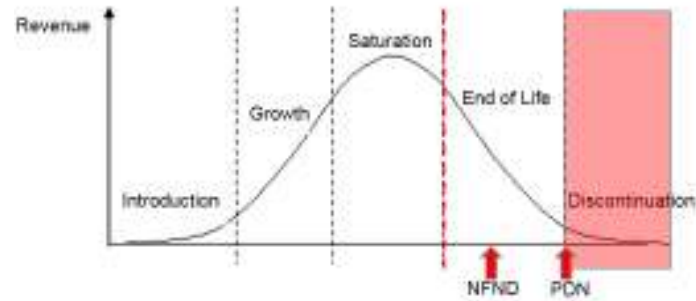

Light is OSRAM

Product Discontinuation (acc. JEDEC J-STD-048)
OS-PD-2018-018

15-Feb-2018

Last order:	15-Aug-2018
Last delivery:	15-Feb-2019
Reason:	Consolidation Product Portfolio

Please direct your feedback to your local Sales office.