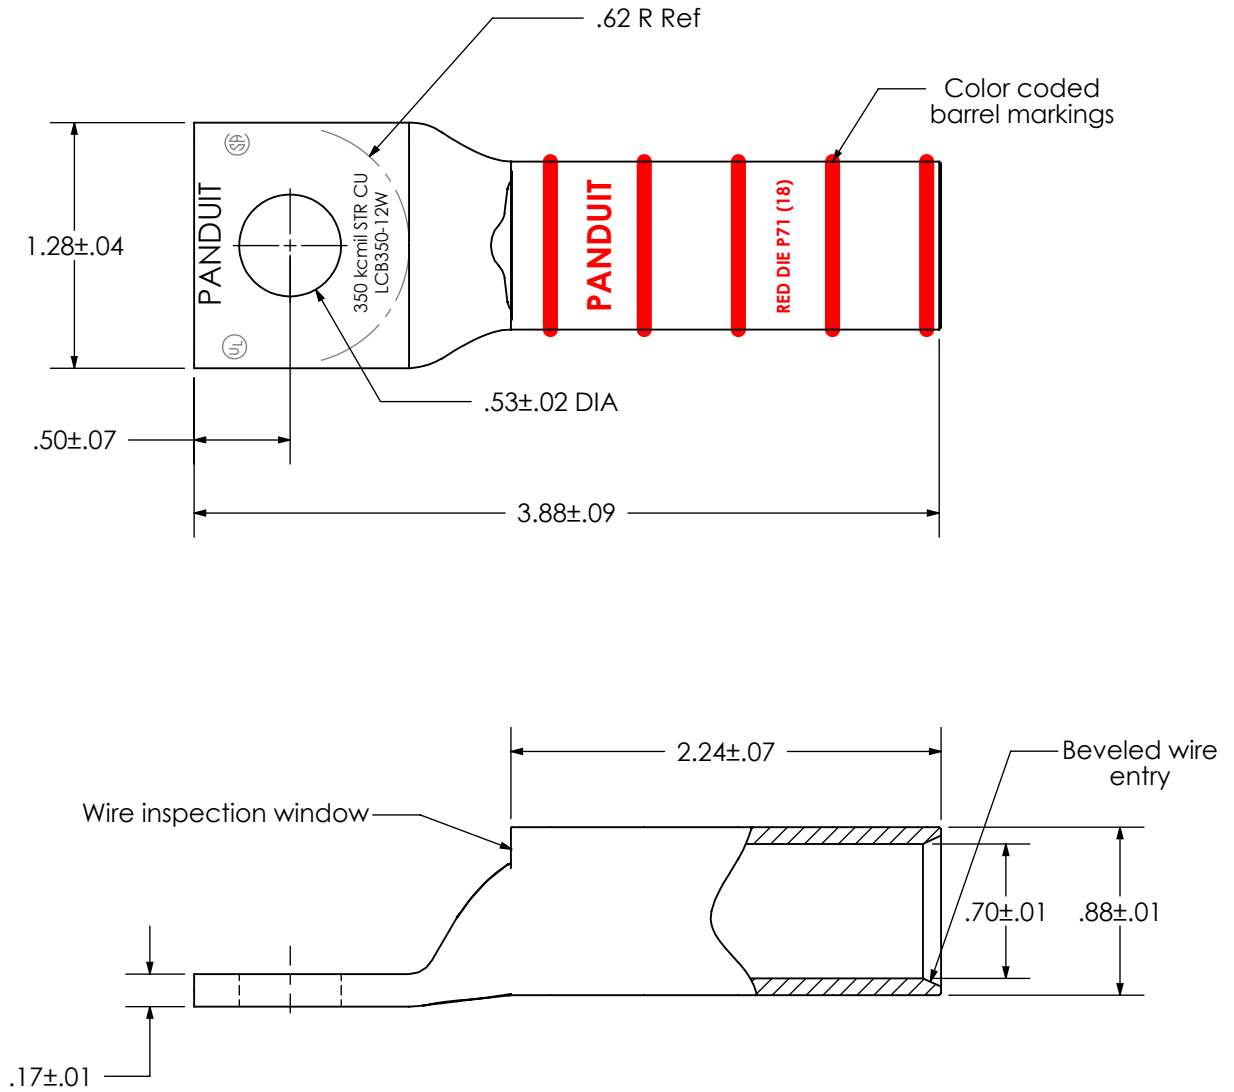

THIS COPY IS PROVIDED ON A RESTRICTED BASIS AND IS NOT TO BE USED IN ANY WAY DETRIMENTAL TO THE INTERESTS OF PANDUIT CORP.

Material	High Conductivity Seamless Copper Tube
Plating	Electro-Tin
Wire Size	350 kcmil
Wire Type	Stranded Copper; Class B: Compact, Compressed or Concentric, Class C: Concentric
Wire Strip Length	2-5/16 in.
Stud Size	1/2 in.
UL Listed Wire Connector	Yes, for applications up to 35kv. Consult cable manufacturer for voltage stress relief instructions with applications greater than 2000 volts.
UL Temperature Rating	90° C
C.S.A Certified Wire Connector	Yes
Panduit Color Code on Barrel	RED
Panduit Die Index No. on Barrel	P71
Alternate Industry Die Index No. () on Barrel	(18)

00	4/17	JHNU	JHNU					
REV	DATE	BY	CHK	DESCRIPTION	ECN	-R	SUP	SCALE

PANDUIT CORP. TINLEY PARK, ILLINOIS

LCB350-12W-X
Copper Lug - One-Hole, Long Barrel with Window

SCALE N/A DRAWING NO / CAD FILE LCB350-12W-X