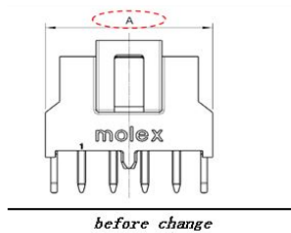

Product Change Notification (PCN)

PCN Number	503375	Date Issued	December 18, 2017
Reason for Change	Change to Product		
Change Type Description	This letter is to inform you that changes are being made to the part(s) identified in this Notice. The change may affect the fit, form, function or appearance of the parts, or it may result in a change to the specification. The pictures below show an example of the possible differences.		
Assessment of Change	First article inspection		
Internal Molex Qualification Date	December 20, 2017		
Sample Availability Date (Changed Part)	December 20, 2017		
Planned Implementation Date	June 18, 2018		
Method of Identifying Change	No special marking on the product or packaging		

RELEASED

Before Change

- Update Nano-Fit drawing

After Change

Overview

- To change the product drawing to improve product quality.
- Product Impact
 - Product drawing updated
- Part Number Impact
 - Refer to the list
- Qualification Reports and samples available upon request after the date shown above