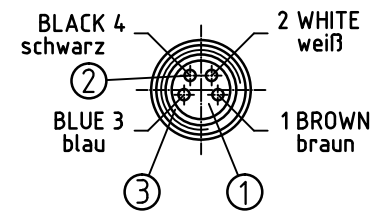

VIEW / Ansicht X  
MATING SIDE  
FEMALE CABLE CONNECTOR  
Steckseite  
Kabeldose  
4-Pol

BRAIDED SHIELD CONNECTED TO FEMALE CABLE CONNECTOR  
Schirmgeflecht an Kabeldose angeschlossen

CABLE/Leitung 4x0.25 BLACK/schwarz PUR-SHLD-D4.8

CABLE PRINTING:  
Kabelbedruckung: Molex Connectivity GmbH "Material-No." X..

PROD. DATE  
Fertigungsdatum

CONNECTOR SPECIFICATION:	
VOLTAGE RATING	30 V
AMPERAGE RATING	3 AMPS
PROTECTION	IP67
OPERATING TEMPERATURE	-25°C TO +90°C

ITEM	COMPONENT	MATERIAL	FINISH
1	INSERT	PUR / BLACK	---
2	CONTACT SOCKET	COPPER ALLOY	GOLD OVER NICKEL
3	O-RING	VITON / RED	---
4	COUPLING NUT	BRASS	NICKEL PLATED
5	OVERMOLD	TPE / BLACK	---
6	CABLE- 4x0.25 24 AWG	PUR / BLACK	---

DESCRIPTION EC NO: WEU2011-0567 DRWN: BBRAUCH 2011/05/10 CHKD: REISSNER APPR: REISSNER 2011/06/08	QUALITY SYMBOLS ▽ = 0 ▽ = 0	GENERAL TOLERANCES (UNLESS SPECIFIED)		DIMENSION STYLE MM ONLY		SCALE 2:1	DESIGN UNITS METRIC	THIRD ANGLE PROJECTION	
				mm	INCH	DRAWN BY BBRAUCH		DATE 2011/05/10	
		4 PLACES ±---		±---		CHECKED BY		DATE	
		3 PLACES ±---		±---		REISSNER		2011/05/10	
2 PLACES ±---		±---		APPROVED BY		DATE		M8S-4P-FE-STR-PURSHLD-5M ---	
1 PLACE ±0.3		±---		REISSNER		2011/06/08			
ANGULAR ± --- °				MATERIAL NO. 1200865357		DOCUMENT NO. SD-120086-273		SHEET NO. 1 OF 1	
DRAFT WHERE APPLICABLE MUST REMAIN WITHIN DIMENSIONS		SIZE A3		THIS DRAWING CONTAINS INFORMATION THAT IS PROPRIETARY TO MOLEX INCORPORATED AND SHOULD NOT BE USED WITHOUT WRITTEN PERMISSION					