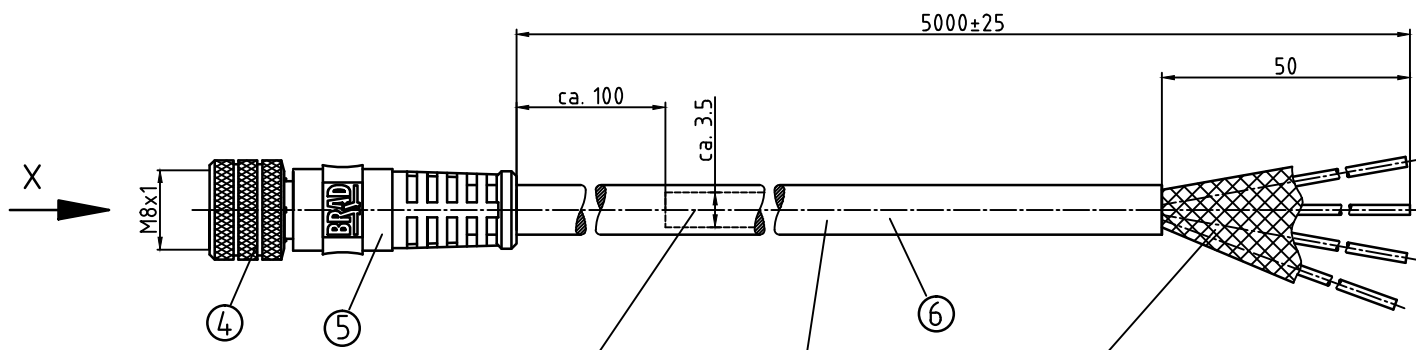

VIEW / Ansicht X  
MATING SIDE  
FEMALE CABLE CONNECTOR  
Steckseite  
Kabeldose  
4-Pol

BRAIDED SHIELD CONNECTED TO FEMALE CABLE CONNECTOR  
Schirmgeflecht an Kabeldose angeschlossen

CABLE/Leitung 4x0.25 BLACK/schwarz PUR-SHLD-D4.8

CABLE PRINTING:  
Kabelbedruckung: Molex Connectivity GmbH "Material-No." X..

PROD. DATE  
Fertigungsdatum

CONNECTOR SPECIFICATION:	
VOLTAGE RATING	30 V
AMPERAGE RATING	3 AMPS
PROTECTION	IP67
OPERATING TEMPERATURE	-25°C TO +90°C

ITEM	COMPONENT	MATERIAL	FINISH
1	INSERT	PUR / BLACK	---
2	CONTACT SOCKET	COPPER ALLOY	GOLD OVER NICKEL
3	O-RING	VITON / RED	---
4	COUPLING NUT	BRASS	NICKEL PLATED
5	OVERMOLD	TPE / BLACK	---
6	CABLE- 4x0.25 24 AWG	PUR / BLACK	---

DESCRIPTION EC NO: WEU2011-0567 DRWN: BBRAUCH 2011/05/10 CHKD: REISSNER APPR: REISSNER 2011/06/08	QUALITY SYMBOLS ▽ = 0 ▽ = 0	GENERAL TOLERANCES (UNLESS SPECIFIED)		DIMENSION STYLE MM ONLY		SCALE 2:1	DESIGN UNITS METRIC	THIRD ANGLE PROJECTION	
				mm	INCH	DRAWN BY BBRAUCH		DATE 2011/05/10	
		4 PLACES ±---		±---		CHECKED BY		DATE	
		3 PLACES ±---		±---		REISSNER		2011/05/10	
2 PLACES ±---		±---		APPROVED BY		DATE		M8S-4P-FE-STR-PURSHLD-5M ---	
1 PLACE ±0.3		±---		REISSNER		2011/06/08			
ANGULAR ± --- °				MATERIAL NO. 1200865357		DOCUMENT NO. SD-120086-273		SHEET NO. 1 OF 1	
DRAFT WHERE APPLICABLE MUST REMAIN WITHIN DIMENSIONS		SIZE A3		THIS DRAWING CONTAINS INFORMATION THAT IS PROPRIETARY TO MOLEX INCORPORATED AND SHOULD NOT BE USED WITHOUT WRITTEN PERMISSION					