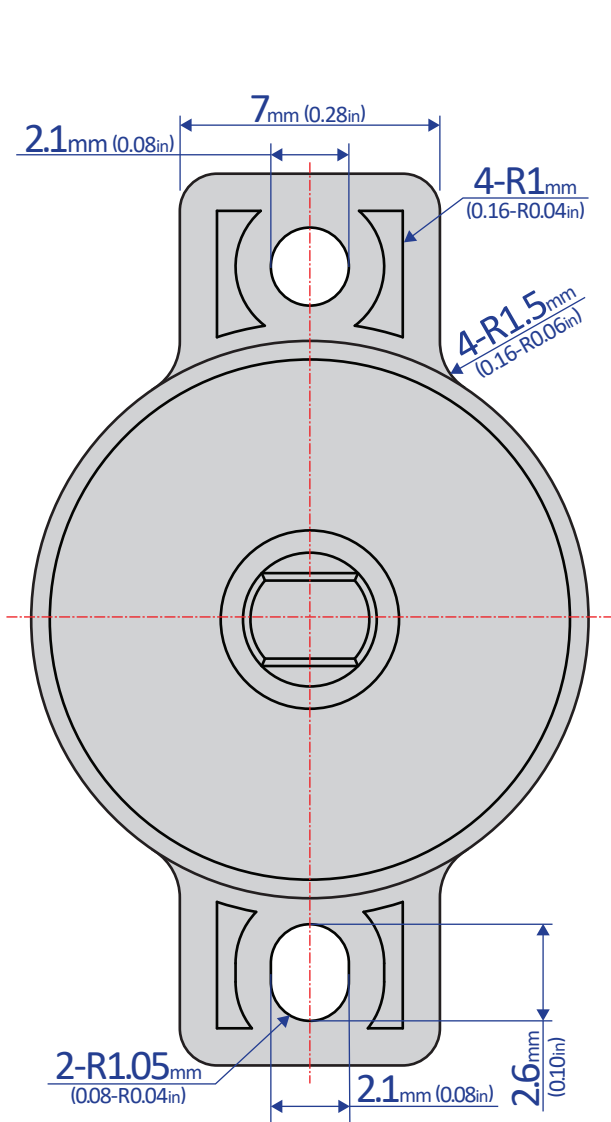

FRT-G2-G1

ROTARY DAMPER

Bansbach
easylift[®]

50 West Drive • Melbourne, Florida 32904
 (321) 253-1999 • www.easylift.com • www.damper.net