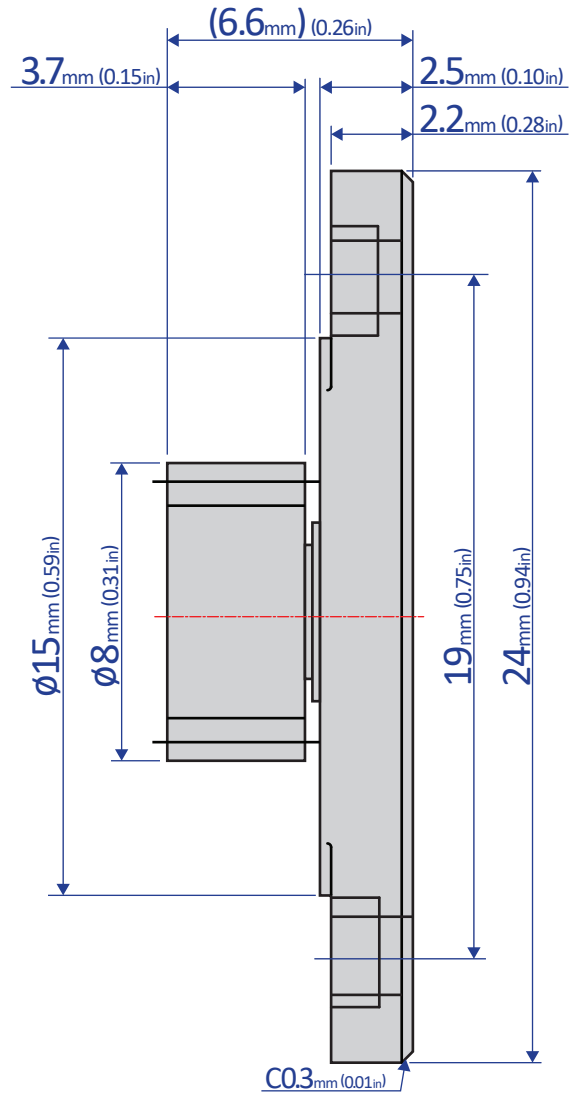

FRT-G2-G1

ROTARY DAMPER

Bansbach
easylift[®]

50 West Drive • Melbourne, Florida 32904
 (321) 253-1999 • www.easylift.com • www.damper.net