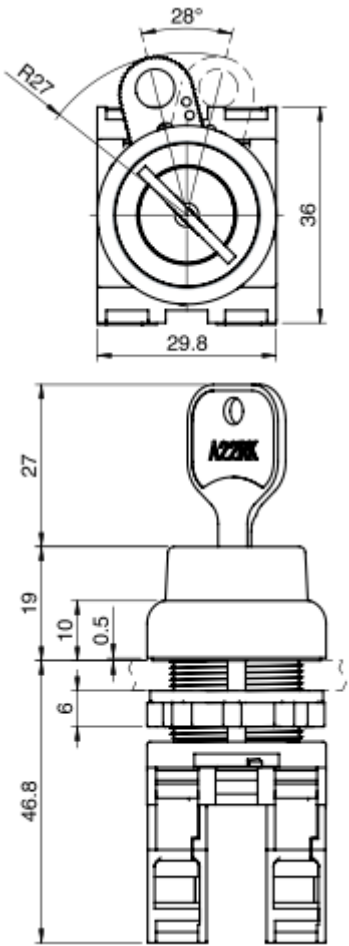

**Product discontinuation
Model A22RK series**

A22RK-2□ series
A22RK-3□ series