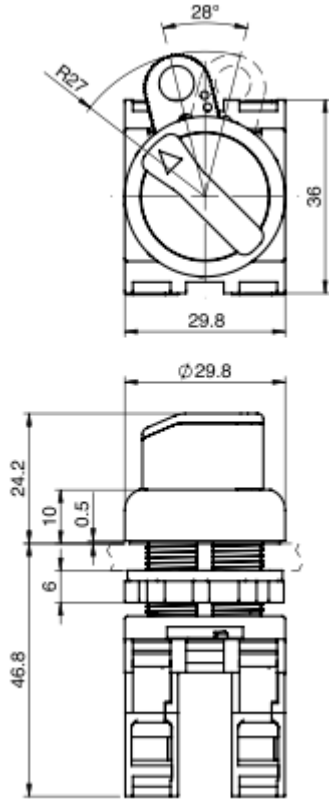

**Product discontinuation
Model A22R, A22RW series**

A22RS-2□ series
A22RW-2□ series