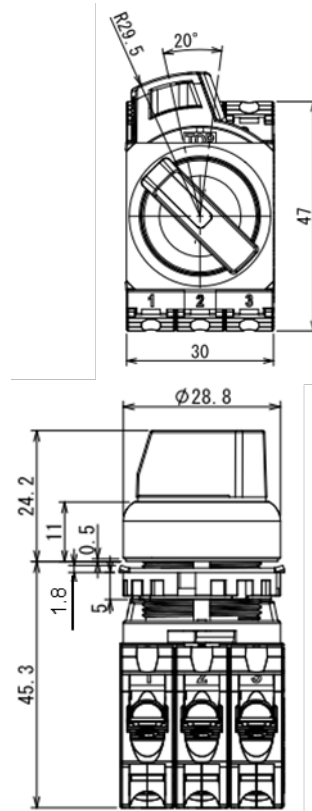

**Recommended replacement
Model A22NS, A22NW series**

A22NS-2R□ series
A22NW-2R□ series