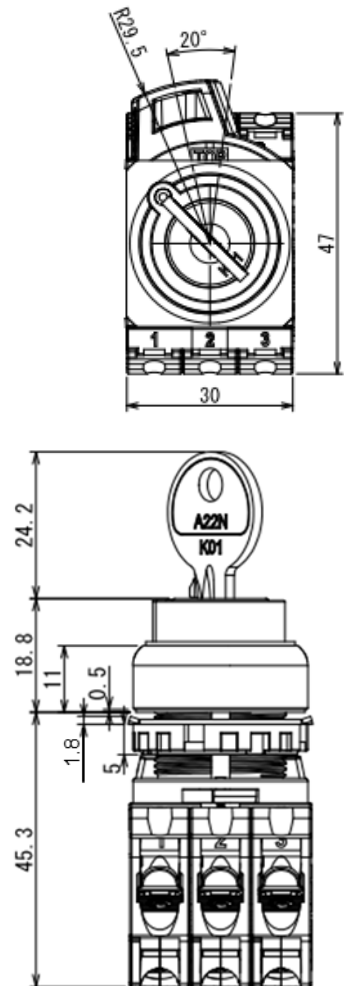

**Recommended replacement
Model A22NK series**

A22NK-2R□ series
A22NK-3R□ series