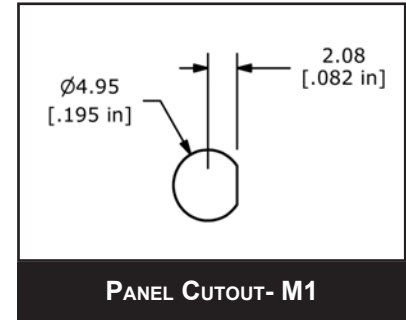

Specifications subject to change without notice

E-SWITCH®

www.e-switch.com

800.867.2717

2

800C SERIES PUSHBUTTON SWITCH

SPDT DIMENSIONS

M1 Termination