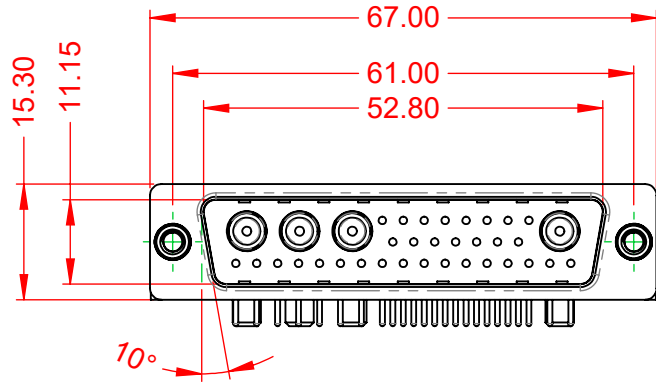

TOLERANCE UNLESS OTHERWISE SPECIFIED	
.X	±0.25
.XX	±0.13
.XXX	±0.05

THIS IS A C.A.D. GENERATED DRAWING  
DO NOT MAKE MANUAL REVISIONS TO MASTER.

ISSUE NUMBER	
ORIGINAL	①

**NOTES:**

**MATERIAL:**  
**HOUSING:** THERMOPLASTIC POLYESTER, UL94V-0  
**SHELL:** STEEL, TIN PLATED  
**CONTACT:** COPPER ALLOY, 30µ" GOLD PLATED