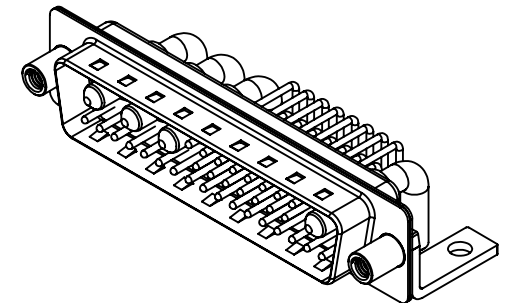

THIS SERIES FULLY CONFORMS TO
THE EUROPEAN UNION DIRECTIVES
2011/65/EU FOR RoHS COMPLIANCY.

YOUR CONNECTION TO QUALITY & SERVICE

EDAC INC
TORONTO, ONTARIO
CANADA

THESE DRAWINGS AND SPECIFICATIONS
ARE THE PROPERTY OF EDAC INC., AND
SHALL NOT BE REPRODUCED, OR COPIED
OR USED AS THE BASIS FOR THE
MANUFACTURE OR SALE OF APPARATUS
WITHOUT WRITTEN PERMISSION.

COMBINATION D-SUB

SW REFERENCE NO.: 629 COMBO ASSEMBLY	
DRAWN: C.B	DATE: JAN. 01/2019
CHECKED:	DATE:
SCALE: (IN C.A.D. 1:1)	SHEET 1 OF 2
DRAWING NUMBER: 629-36W4640-7TA	ISSUE
PART NUMBER: 629-36W4640-7TA	1