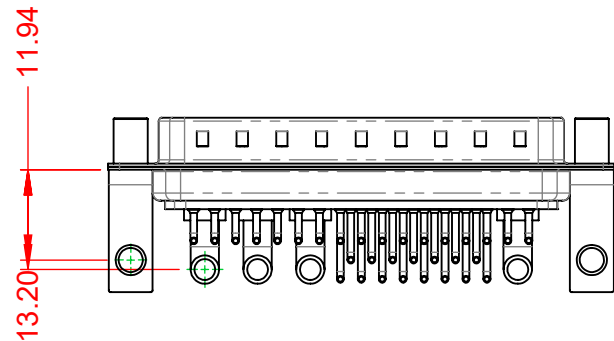

TOLERANCE UNLESS OTHERWISE SPECIFIED	
.X	±0.25
.XX	±0.13
.XXX	±0.05

THIS IS A C.A.D. GENERATED DRAWING  
DO NOT MAKE MANUAL REVISIONS TO MASTER.

ISSUE NUMBER	
ORIGINAL	①

**NOTES:**

**MATERIAL:**  
**HOUSING:** THERMOPLASTIC POLYESTER, UL94V-0  
**SHELL:** STEEL, TIN PLATED  
**CONTACT:** COPPER ALLOY, 30µ" GOLD PLATED

**COMBINATION D-SUB**

SW REFERENCE NO.: 629 COMBO ASSEMBLY	
DRAWN: C.B	DATE: JAN. 01/2019
CHECKED:	DATE:
SCALE: (IN C.A.D. 1:1)	SHEET 1 OF 2
DRAWING NUMBER: 629-36W4640-7TA	ISSUE
PART NUMBER: 629-36W4640-7TA	1