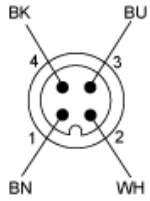

Main

Range of Product	Telemecanique Cabling components
Accessory / separate part category	Cabling accessory
Accessory / Separate Part Type	Pre-wired connectors
Series name	General purpose

Complementary

Electrical connection	Elbowed male connector M12, 4 pins
Cable connector fixing	Screw-on
Collar material	Metal
Status LED	Without
Cable length	16.40 ft (5 m)
Cable outer diameter	0.18 in (4.6 mm)
Cable composition	4 x 0.25 mm ²
Wire insulation material	PVC
[Ue] rated operational voltage	250 V AC 300 V DC
Line Rated Current	3 A
Contact resistance	5000 µOhm
Minimum insulating resistance	1 GΩ
Net Weight	0.44 lb(US) (0.2 kg)

Dimensions

Connections and Schemes

Connector

BN : Brown
BK : Black
BU : Blue
WH : White