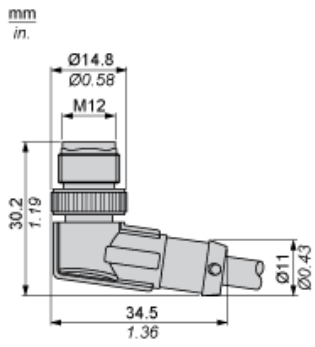

Main

Range of Product	Telemecanique Cabling components
Accessory / separate part category	Cabling accessory
Accessory / Separate Part Type	Pre-wired connectors
Series name	General purpose

Complementary

Electrical connection	Elbowed male connector M12, 4 pins
Cable connector fixing	Screw-on
Collar material	Metal
Status LED	Without
Cable length	16.40 ft (5 m)
Cable outer diameter	0.18 in (4.6 mm)
Cable composition	4 x 0.25 mm ²
Wire insulation material	PVC
[Ue] rated operational voltage	250 V AC 300 V DC
Line Rated Current	3 A
Contact resistance	5000 µOhm
Minimum insulating resistance	1 GΩ
Net Weight	0.44 lb(US) (0.2 kg)

Ordering and shipping details

Category	22483-MACHINE CABLES
Discount Schedule	DS3
GTIN	3389119621588
Nbr. of units in pkg.	1
Package weight(Lbs)	6.53 oz (185.0 g)
Returnability	No
Country of origin	DE

Packing Units

Unit Type of Package 1	PCE
Package 1 Height	0.79 in (2 cm)
Package 1 width	6.69 in (17 cm)
Package 1 Length	6.69 in (17 cm)
Unit Type of Package 2	S02
Number of Units in Package 2	20
Package 2 Weight	9.16 lb(US) (4.155 kg)
Package 2 Height	5.91 in (15 cm)
Package 2 width	11.81 in (30 cm)
Package 2 Length	15.75 in (40 cm)

Dimensions

Connections and Schemes

Connector

BN : Brown
BK : Black
BU : Blue
WH : White