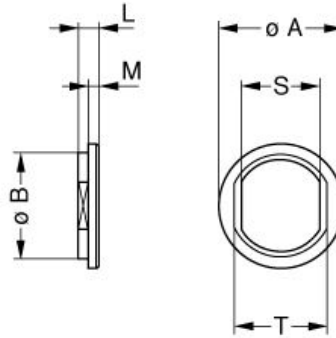

[Catalog](#)

TECHNICAL DETAILS

Mechanics

Shell Style/Model	GRA*: Insulating washer
Keying	No keying
Housing Material	Polyamide, black
Weight	.12 g

Performance

Configuration
Insulator
Rated Current

Others

Temp (min / max):	-50° C / +90° C
Humidity (max):	<=95% [at 60 deg C / 140 F]
Vibration:	15 g [10 Hz - 2000 Hz]
Shock Resistance:	100 g [6 ms]
Climatical Category:	50/175/21

Shielding (min): 75 dB (10 MHz)
Shielding (min): 40 dB (1 GHz)

DRAWINGS

No keying

Dimensions

	A	B	L	M	S	T
mm.	16	13.8	1.8	1	10.6	12.2
in.	0,63	0,54	0,07	0,04	0,42	0,48

RECOMMENDED BY LEMO

Tools

Cables