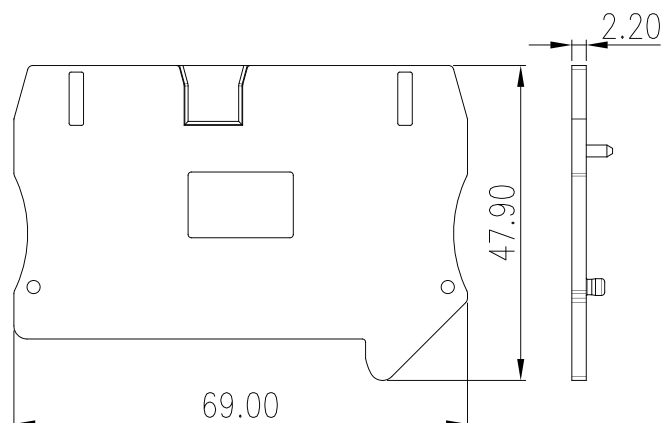

DP10C

DIN Rail Terminal Blocks > Accessories

Specification

Product description	END COVER
Color	GREY (default)
Material	PA66
Inflammability class	UL94-V0
Compatible products	DP10
Package	50 pcs / box