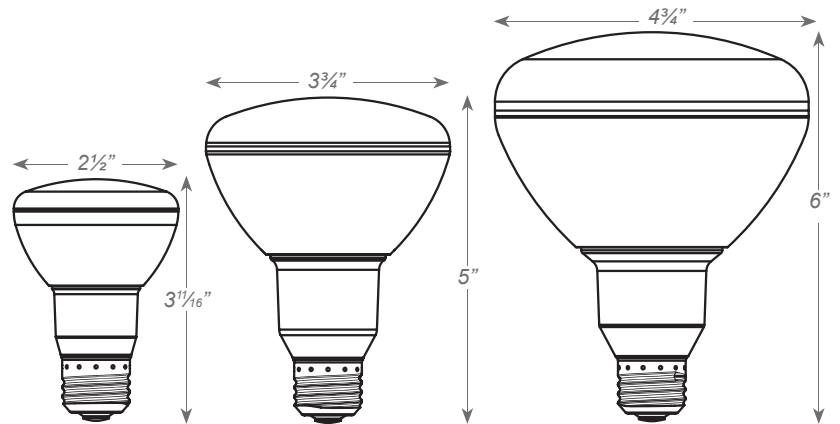

STANDARD

COMPATIBLE DIMMERS	MODEL NUMBERS
Lutron Maestro C-L	MACL-153MR
Lutron Skylark C-L	SCL-153P
Leviton Sureslide	6674
Lutron	PD-6WCL
Legrand Harmony	HCL453PTCCCV6

MODEL	LUMENS	COLOR TEMPERATURE	CRI	WATT
CBBR20-727	525	2700K (±145)	80	7W
CBBR20-740	525	4000K (±275)	80	7W
CBBR30-1127	800	2700K (±145)	80	11W
CBBR30-1140	800	4000K (±275)	80	11W
CBBR40-1527	1100	2700K (±145)	80	15W
CBBR40-1540	1100	4000K (±275)	80	15W