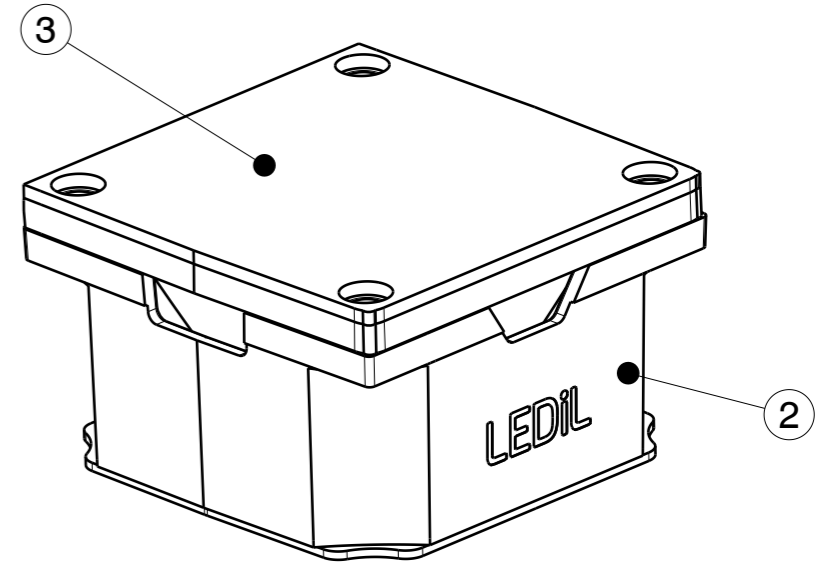

A

Isometric view

INDEX	PART NO	DESCRIPTION	MATERIAL	COLOUR
1	C15050	ROSE-TAPE	Acrylic foam	adhesive
2	C14010	ROSE-LT-HLD-I-BLK	Pc	black
3	F14809	ROSE-UV-SS	LSR	clear

Tolerances if not otherwise shown
 According to DIN ISO 2768-1
 Linear measures:
 up to 30mm class M, otherwise class C
 According to DIN ISO 2768-2
 Form and position: class L

SIZE PART NUMBER
A3 FCA15048

SCALE 3:1 WEIGHT 4,6 g SHEET 1/1