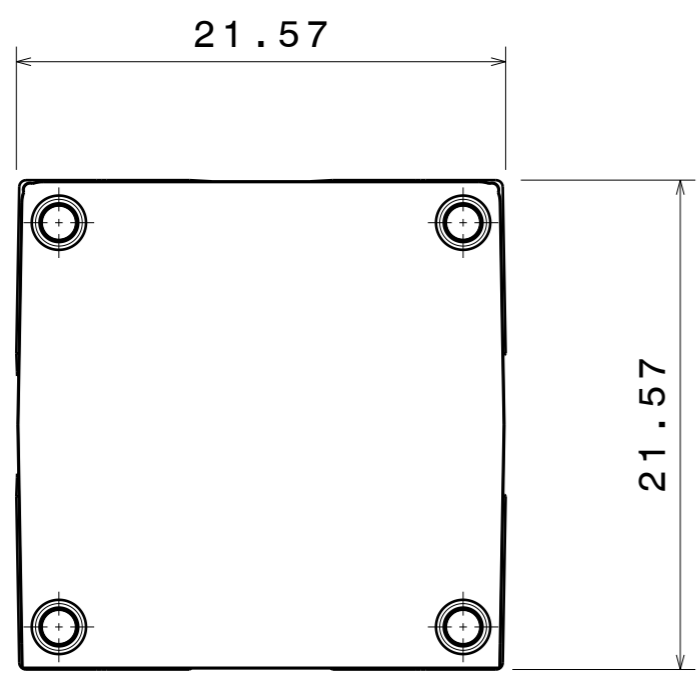

A

Isometric view

INDEX	PART NO	DESCRIPTION	MATERIAL	COLOUR
1	C15050	ROSE-TAPE	Acrylic foam	adhesive
2	C14010	ROSE-LT-HLD-I-BLK	Pc	black
3	F14809	ROSE-UV-SS	LSR	clear

Tolerances if not otherwise shown
 According to DIN ISO 2768-1
 Linear measures:
 up to 30mm class M, otherwise class C
 According to DIN ISO 2768-2
 Form and position: class L

SIZE PART NUMBER
A3 FCA15048

SCALE 3:1 WEIGHT 4,6 g SHEET 1/1