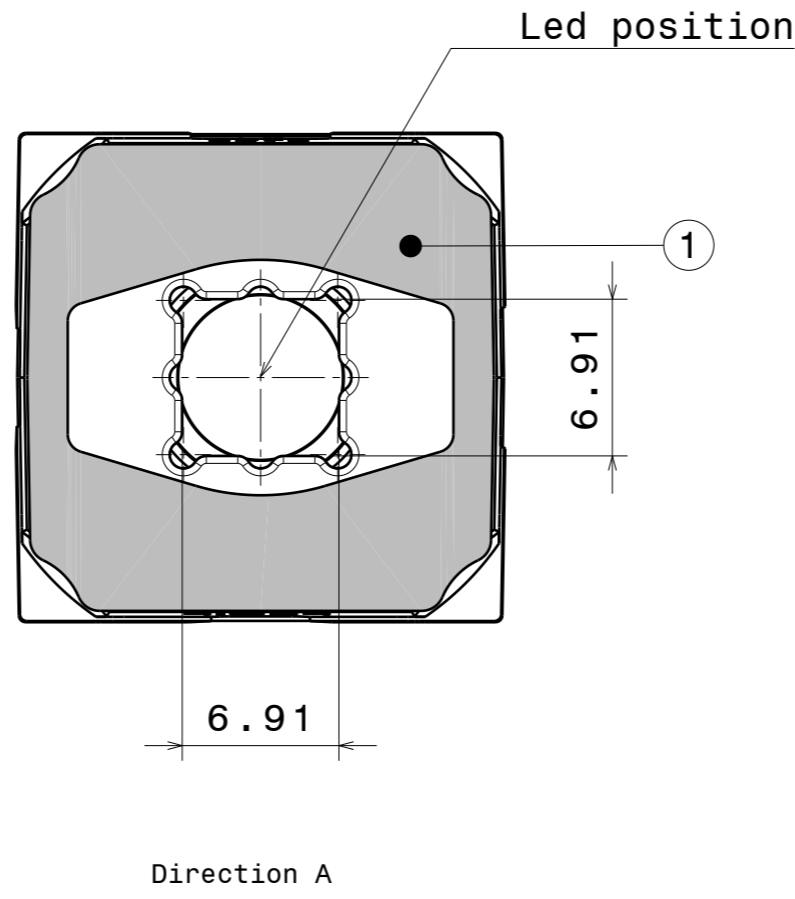

A

Isometric view

INDEX	PART NO	DESCRIPTION	MATERIAL	COLOUR
1	C15050	ROSE-TAPE	Acrylic foam	adhesive
2	C14010	ROSE-LT-HLD-I-BLK	Pc	black
3	F14809	ROSE-UV-SS	LSR	clear

Tolerances if not otherwise shown
 According to DIN ISO 2768-1
 Linear measures:
 up to 30mm class M, otherwise class C
 According to DIN ISO 2768-2
 Form and position: class L

SIZE PART NUMBER
A3 FCA15048

SCALE 3:1 WEIGHT 4,6 g SHEET 1/1