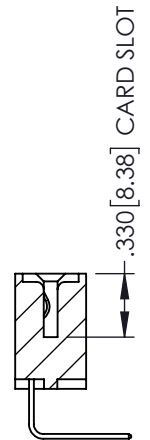

**Contact Dimensions:**

**558-90 Degree Bend (Code 541 Contacts)**

See Sheet 2 for Contact Code 555, 556, 558, 559, 560 Dimensions

THIS IS A C.A.D. GENERATED DRAWING  
DO NOT MAKE MANUAL REVISIONS TO MASTER

ISSUE NUMBER

ORIGINAL

SECTION A-A

- INSULATOR MATERIAL: THERMOPLASTIC PBT BLACK, UL 94V-0
- CONTACT MATERIAL: COPPER TIN ALLOY
- CONTACT PLATING: GOLD ON THE MATING AREA, TIN PLATING ON THE CONTACT TAILS, NICKEL UNDERPLATE

**345/395 SERIES CARD EDGE CONNECTOR  
PART NUMBER: 395-055-558-101**

YOUR CONNECTION TO QUALITY & SERVICE

EDAC INC  
TORONTO, ONTARIO  
CANADA

THESE DRAWINGS AND SPECIFICATIONS  
ARE THE PROPERTY OF EDAC INC. AND  
SHALL NOT BE REPRODUCED, OR COPIED  
OR USED AS THE BASIS FOR THE  
MANUFACTURE OR SALE OF APPARATUS  
WITHOUT WRITTEN PERMISSION.

**345/395 SERIES CARD EDGE CONNECTOR  
 CONTACT CODE 555,556,558,559,560 DIMENSIONS**

EDAC INC  
 TORONTO, ONTARIO  
 CANADA

YOUR CONNECTION TO QUALITY & SERVICE

THESE DRAWINGS AND SPECIFICATIONS  
 ARE THE PROPERTY OF EDAC INC. AND  
 SHALL NOT BE REPRODUCED, OR COPIED  
 OR USED AS THE BASIS FOR THE  
 MANUFACTURE OR SALE OF APPARATUS  
 WITHOUT WRITTEN PERMISSION.