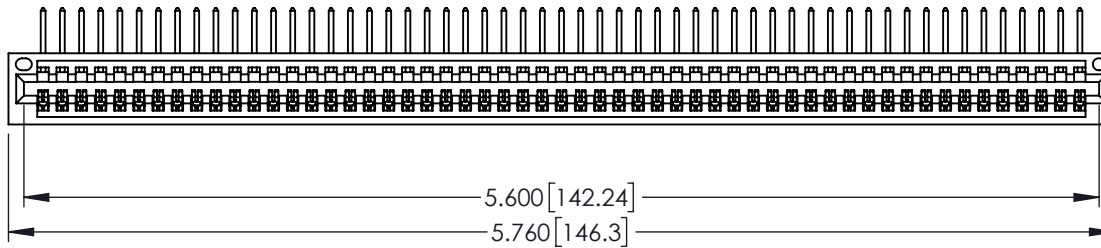

**Contact Dimensions:**

**558-90 Degree Bend (Code 541 Contacts)**

See Sheet 2 for Contact Code 555, 556, 558, 559, 560 Dimensions

THIS IS A C.A.D. GENERATED DRAWING  
DO NOT MAKE MANUAL REVISIONS TO MASTER

ISSUE NUMBER

ORIGINAL

SECTION A-A

- INSULATOR MATERIAL: THERMOPLASTIC PBT BLACK, UL 94V-0
- CONTACT MATERIAL: COPPER TIN ALLOY
- CONTACT PLATING: GOLD ON THE MATING AREA, TIN PLATING ON THE CONTACT TAILS, NICKEL UNDERPLATE

**345/395 SERIES CARD EDGE CONNECTOR  
PART NUMBER: 395-055-558-101**

YOUR CONNECTION TO QUALITY & SERVICE

EDAC INC  
TORONTO, ONTARIO  
CANADA

THESE DRAWINGS AND SPECIFICATIONS  
ARE THE PROPERTY OF EDAC INC. AND  
SHALL NOT BE REPRODUCED, OR COPIED  
OR USED AS THE BASIS FOR THE  
MANUFACTURE OR SALE OF APPARATUS  
WITHOUT WRITTEN PERMISSION.

**345/395 SERIES CARD EDGE CONNECTOR  
 CONTACT CODE 555,556,558,559,560 DIMENSIONS**

EDAC INC  
 TORONTO, ONTARIO  
 CANADA

YOUR CONNECTION TO QUALITY & SERVICE

THESE DRAWINGS AND SPECIFICATIONS  
 ARE THE PROPERTY OF EDAC INC. AND  
 SHALL NOT BE REPRODUCED, OR COPIED  
 OR USED AS THE BASIS FOR THE  
 MANUFACTURE OR SALE OF APPARATUS  
 WITHOUT WRITTEN PERMISSION.