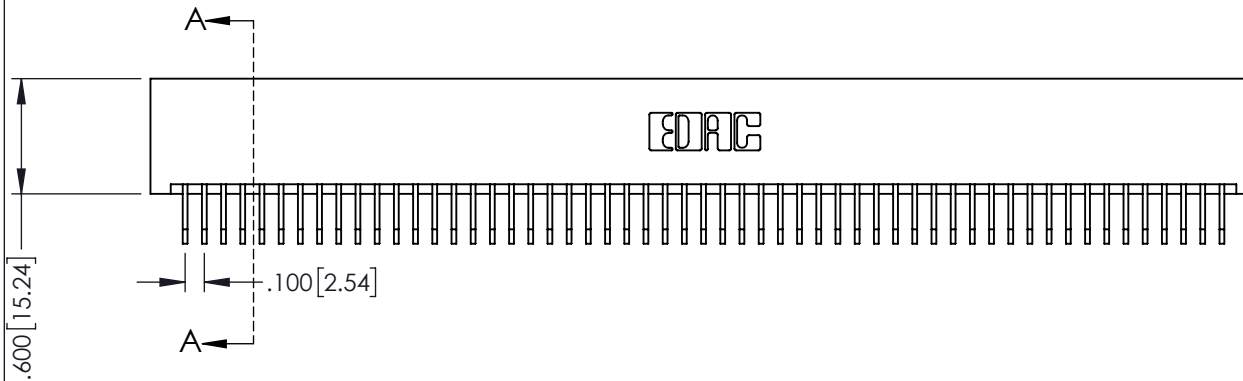

Contact Dimensions:

558-90 Degree Bend (Code 541 Contacts)

See Sheet 2 for Contact Code 555, 556, 558, 559, 560 Dimensions

THIS IS A C.A.D. GENERATED DRAWING
DO NOT MAKE MANUAL REVISIONS TO MASTER

ISSUE NUMBER

ORIGINAL

SECTION A-A

- INSULATOR MATERIAL: THERMOPLASTIC PBT BLACK, UL 94V-0
- CONTACT MATERIAL: COPPER TIN ALLOY
- CONTACT PLATING: GOLD ON THE MATING AREA, TIN PLATING ON THE CONTACT TAILS, NICKEL UNDERPLATE

**345/395 SERIES CARD EDGE CONNECTOR
PART NUMBER: 395-055-558-101**

YOUR CONNECTION TO QUALITY & SERVICE

EDAC INC
TORONTO, ONTARIO
CANADA

THESE DRAWINGS AND SPECIFICATIONS
ARE THE PROPERTY OF EDAC INC. AND
SHALL NOT BE REPRODUCED, OR COPIED
OR USED AS THE BASIS FOR THE
MANUFACTURE OR SALE OF APPARATUS
WITHOUT WRITTEN PERMISSION.

ACAD REFERENCE NO. 345-ENG-MASTER	
DRAWN: R.STA.MONICA	DATE: MAY.16/2017
CHECKED:	DATE:
SCALE: 1:1	SHEET 1 OF 2
DRAWING NUMBER 345-ENG-MASTER	ISSUE 1